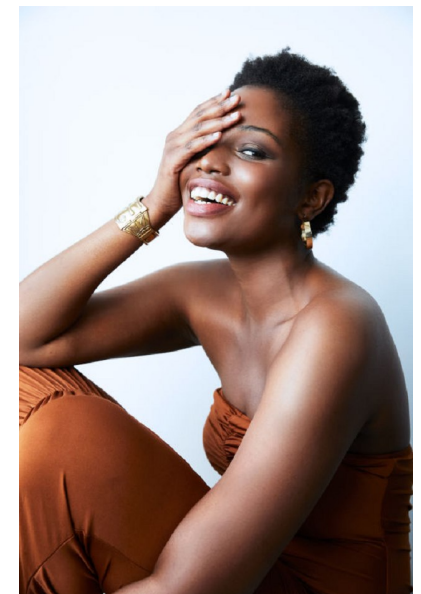

TASH NCUBE

Height 5'9.5" Bust 34" Waist 29" Hips 41" Dress 10 US Shoe 9.5 US
Hair Black Eyes Brown

b&m

645 King Street W. Suite 401, Toronto Canada M5V1M5, Telephone: 416 504
5584, Email: info@bnmmmodels.com