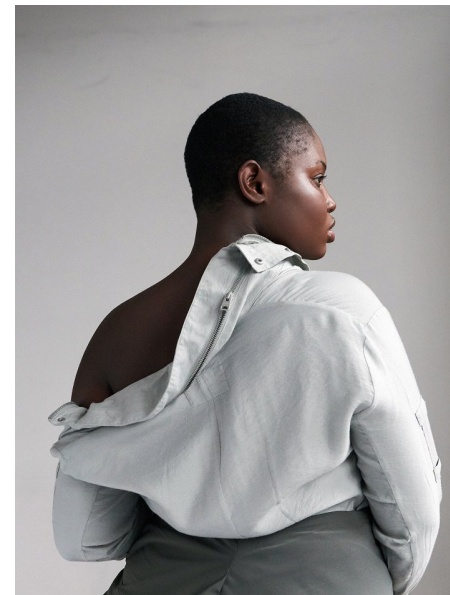

TASH NCUBE

Height 5'9.5" Bust 37.5" Waist 32" Hips 46.5" Dress 12-14 US Shoe 9.5
US Hair Black Eyes Brown

b&m

645 King Street W. Suite 401, Toronto Canada M5V1M5, Telephone: 416 504
5584, Email: info@bnmmmodels.com