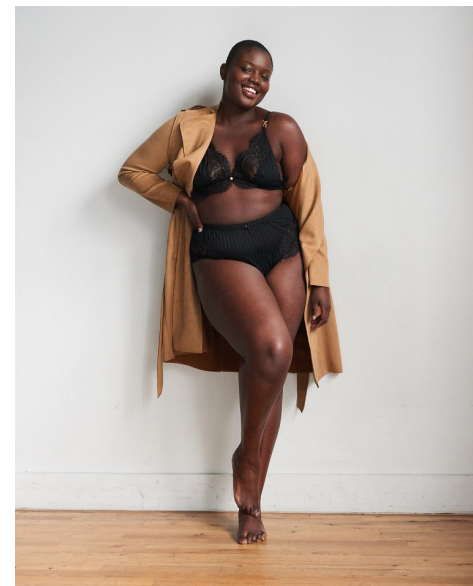

TASH NCUBE

Height 5'9.5" Bust 37.5" Waist 32" Hips 46.5" Dress 12-14 US Shoe 9.5
US Hair Black Eyes Brown

b&m

645 King Street W. Suite 401, Toronto Canada M5V1M5, Telephone: 416 504
5584, Email: info@bnmmmodels.com