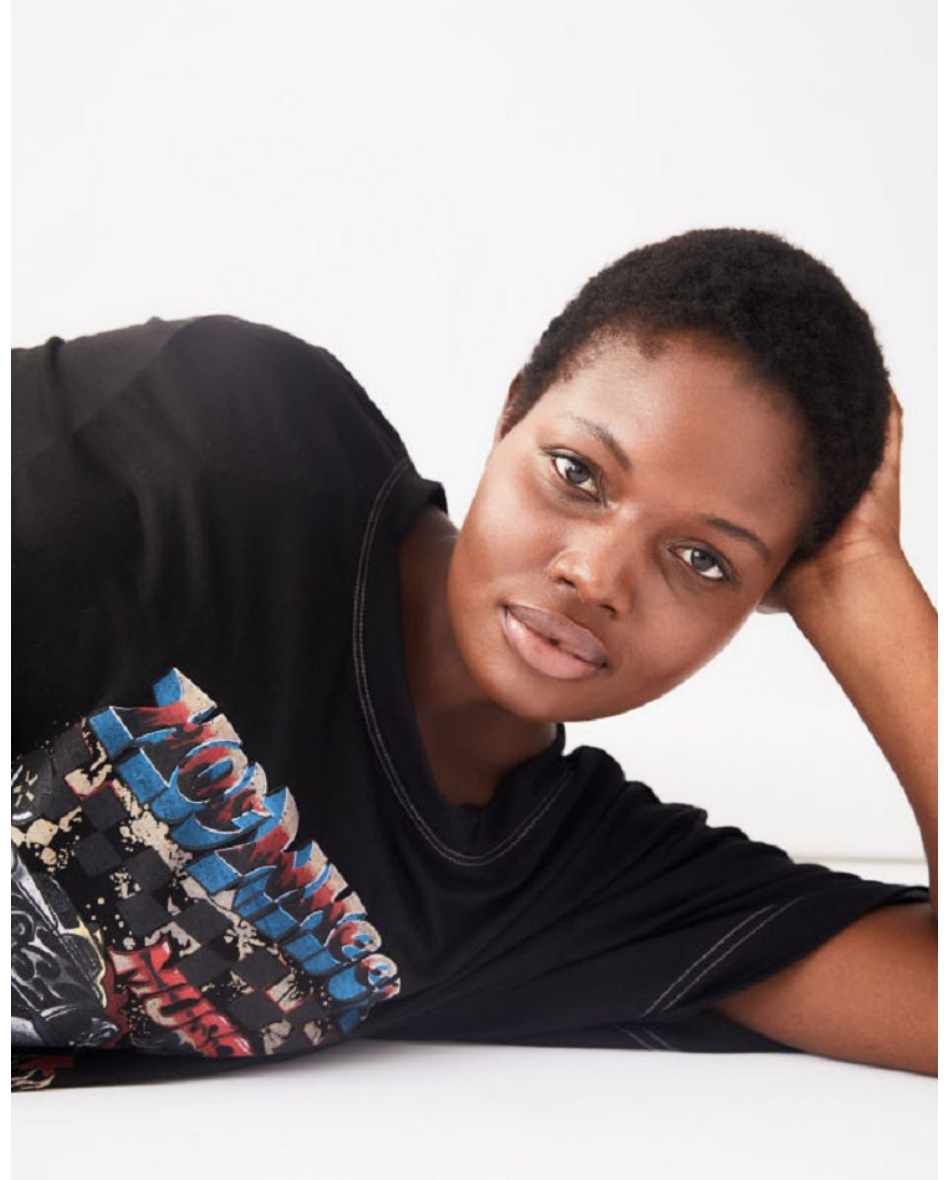

b&m

TASH NCUBE

Height 5'9.5" Bust 34" Waist 29" Hips 41" Dress 10 US Shoe 9.5 US Hair Black Eyes Brown

b&m

TASH NCUBE

Height 5'9.5" Bust 34" Waist 29" Hips 41" Dress 10 US Shoe 9.5 US Hair Black Eyes Brown

TASH NCUBE

Height 5'9.5" Bust 34" Waist 29" Hips 41" Dress 10 US Shoe 9.5 US Hair Black Eyes Brown

TASH NCUBE

Height 5'9.5" Bust 34" Waist 29" Hips 41" Dress 10 US Shoe 9.5 US Hair Black Eyes Brown

b&m

TASH NCUBE

Height 5'9.5" Bust 34" Waist 29" Hips 41" Dress 10 US Shoe 9.5 US Hair Black Eyes Brown

b&m

TASH NCUBE

Height 5'9.5" Bust 34" Waist 29" Hips 41" Dress 10 US Shoe 9.5 US Hair Black Eyes Brown