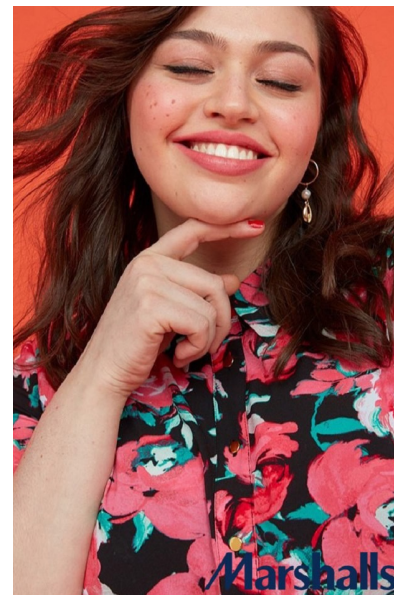

EMMA STEVENSON

Height 5'11" Bust 42" G Waist 42" Hips 59" Dress 18 US Shoe 10.5 US
Hair Brown Eyes Brown

b&m

645 King Street W. Suite 401, Toronto Canada M5V1M5, Telephone: 416 504
5584, Email: info@bnmmmodels.com