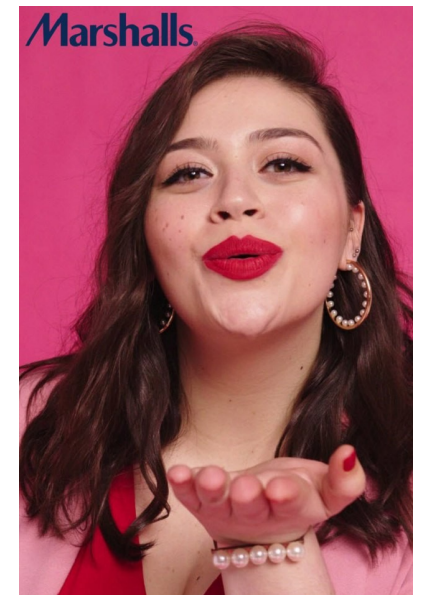

EMMA STEVENSON

Height 5'11" Bust 42" G Waist 42" Hips 59" Dress 18 US Shoe 10.5 US
Hair Brown Eyes Brown

b&m

645 King Street W. Suite 401, Toronto Canada M5V1M5, Telephone: 416 504
5584, Email: info@bnmmmodels.com