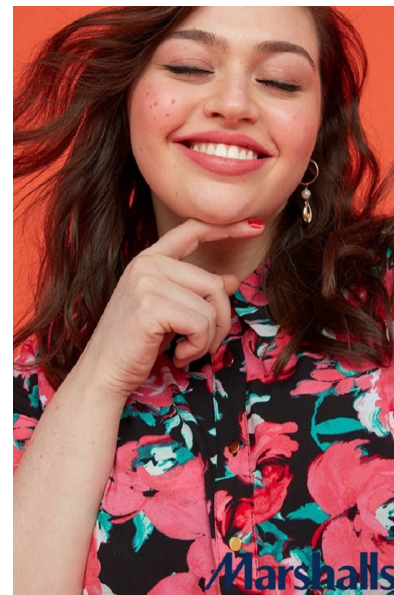

EMMA STEVENSON

Height 5'11" Bust 42" G Waist 42" Hips 59" Dress 20 US Shoe 12 US  
Hair Brown Eyes Brown

b&m

645 King Street W. Suite 401, Toronto Canada M5V1M5, Telephone: 416 504  
5584, Email: info@bnmmmodels.com