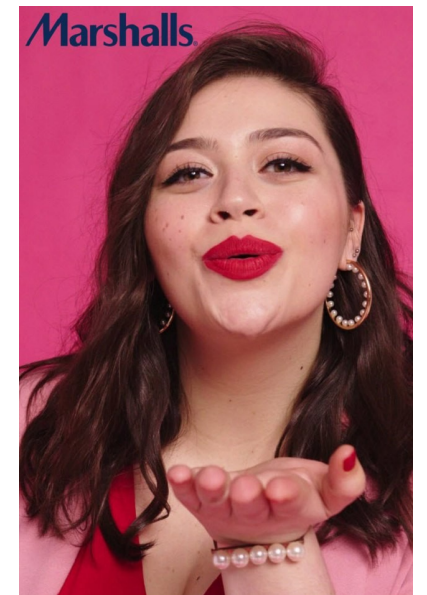

EMMA STEVENSON

Height 5'11" Bust 42" G Waist 42" Hips 59" Dress 20 US Shoe 12 US  
Hair Brown Eyes Brown

b&m

645 King Street W. Suite 401, Toronto Canada M5V1M5, Telephone: 416 504  
5584, Email: info@bnmmmodels.com