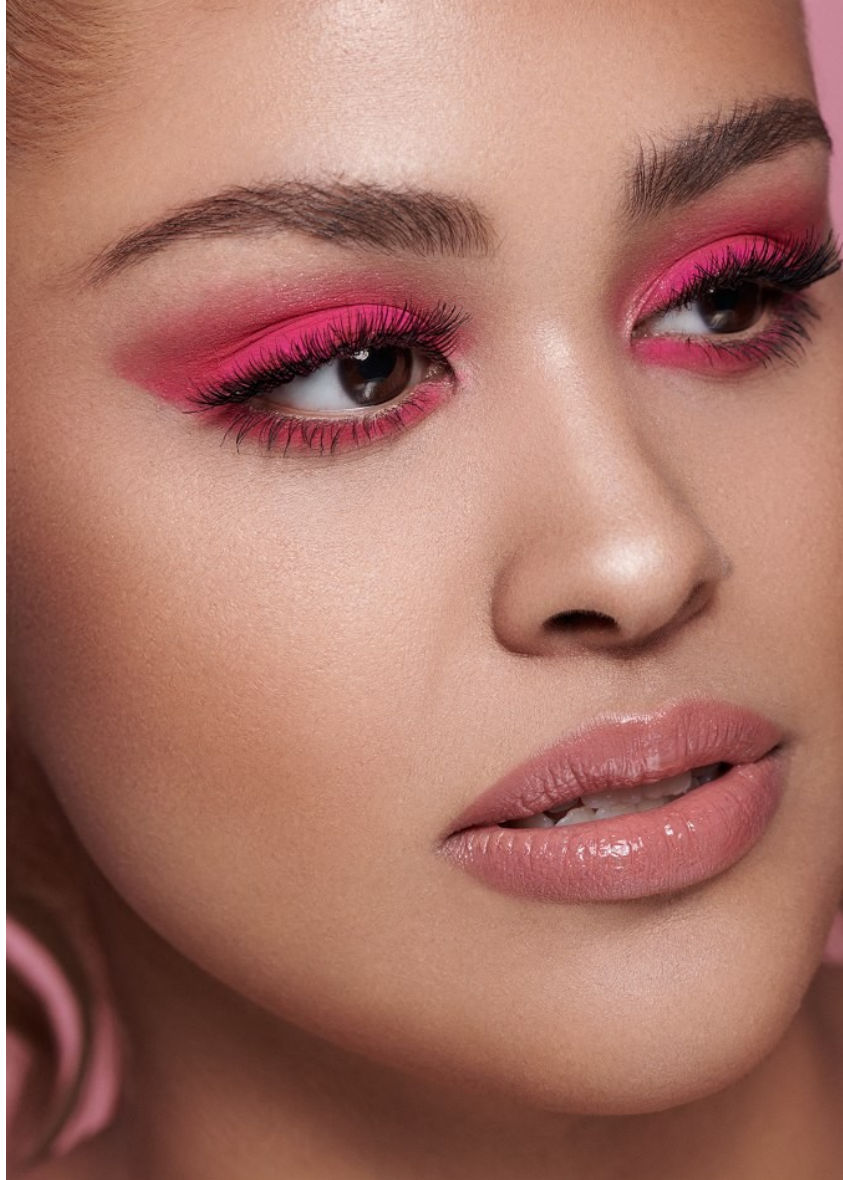

b&m

VANESSA VILLANUEVA

Height 5'11" Bust 40" C Waist 33.5" Hips 49" Dress 12-14 US Shoe 9.5 US Hair Blonde Eyes Brown

VANESSA VILLANUEVA

Height 5'11" Bust 40" C Waist 33.5" Hips 49" Dress 12-14 US Shoe 9.5 US Hair Blonde Eyes Brown

VANESSA VILLANUEVA

Height 5'11" Bust 40" C Waist 33.5" Hips 49" Dress 12-14 US Shoe 9.5 US Hair Blonde Eyes Brown

b&m

VANESSA VILLANUEVA

Height 5'11" Bust 40" C Waist 33.5" Hips 49" Dress 12-14 US Shoe 9.5 US Hair Blonde Eyes Brown

b&m

VANESSA VILLANUEVA

Height 5'11" Bust 40" C Waist 33.5" Hips 49" Dress 12-14 US Shoe 9.5 US Hair Blonde Eyes Brown