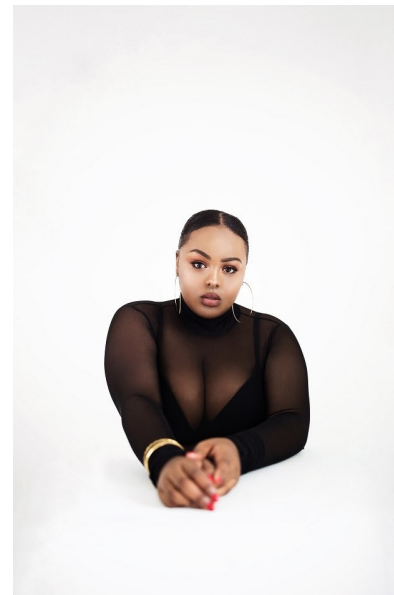

BREE AHMED

Height 5'8" Bust 38" DD Waist 36" Hips 50" Dress 14-16 US Shoe 9.5 US
Hair Black Eyes Brown

b&m

645 King Street W. Suite 401, Toronto Canada M5V1M5, Telephone: 416 504
5584, Email: info@bnmmmodels.com