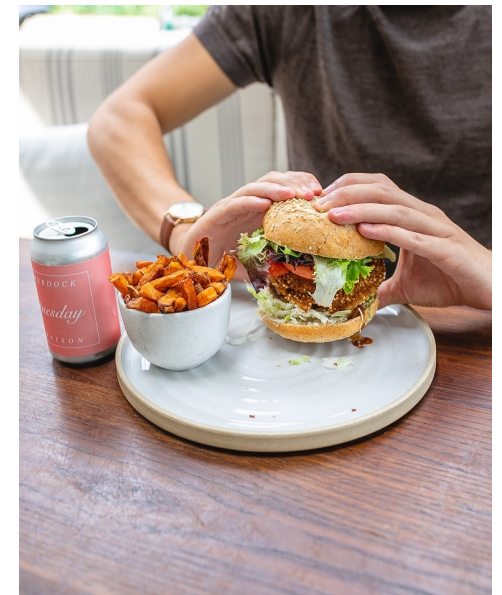

ALEK BELANGER

Height 6'1.5" Chest 37.5" Waist 29.5" Inseam 32" Collar 14.5" Sleeve 33"
Suit 38" Suit Length R Shoe 11 US Hair Brown Eyes Brown

645 King Street W. Suite 401, Toronto Canada M5V1M5, Telephone: 416 504 5584,
Email: info@bnmmmodels.com