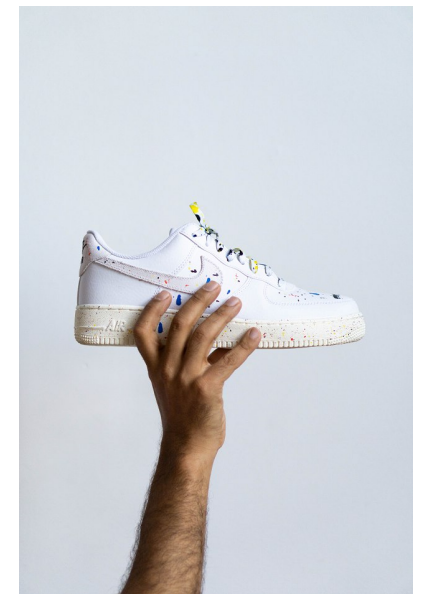

NICK ATEF

Height 6'1" Chest 38" Waist 33" Inseam 32" Collar 14" Sleeve 33"
Suit 38" Suit Length R Shoe 10.5 US Top M Bottom M Hair Black
Eyes Brown

645 King Street W. Suite 401, Toronto Canada M5V1M5, Telephone: 416 504
5584, Email: info@bnmmmodels.com