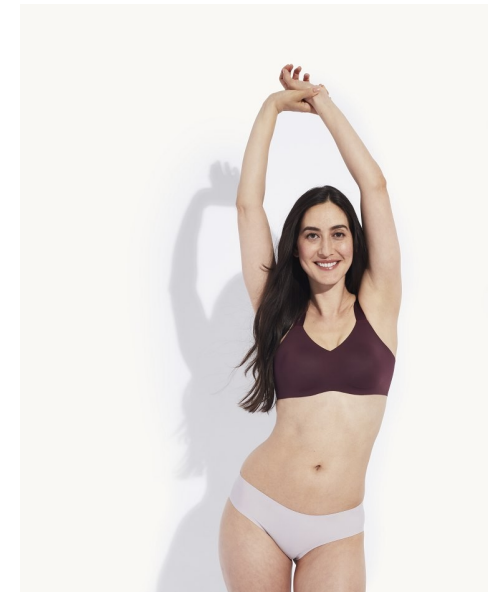

ROSIE MOORE

Height 5'8" Bust 32" C Waist 25" Hips 35.5" Dress 2-4 US Shoe 8 US
Hair Brown Eyes Brown

645 King Street W. Suite 401, Toronto Canada M5V1M5, Telephone: 416 504
5584, Email: info@bnmmmodels.com