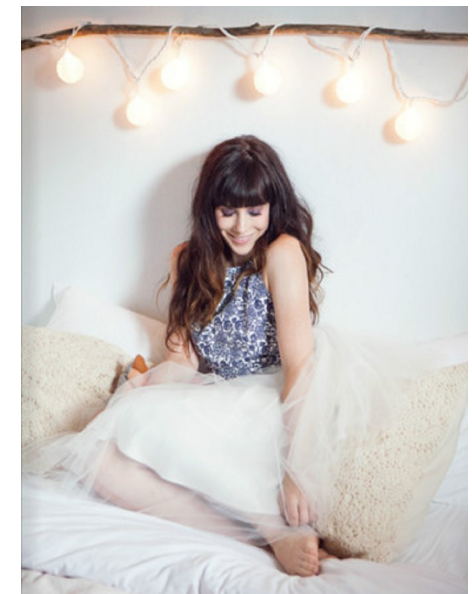

GABRIELLA DE LA TORRE

Height 5'6" Bust 34" B Waist 26" Hips 36.5" Dress 2-4 US Shoe 9 US
Hair Dark Brown Eyes Blue/Green

b&m

645 King Street W. Suite 401, Toronto Canada M5V1M5, Telephone: 416 504
5584, Email: info@bnmmmodels.com