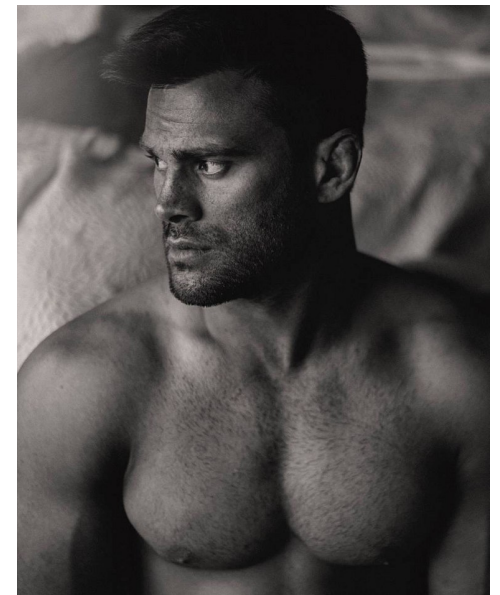

RYAN DICKSON

Height 5'10.5" Chest 42" Waist 33" Inseam 31" Collar 17.5" Sleeve 34"  
Suit 42" Suit Length R Shoe 9 US Hair Brown Eyes Hazel

645 King Street W. Suite 401, Toronto Canada M5V1M5, Telephone: 416 504 5584,  
Email: [info@bnmmmodels.com](mailto:info@bnmmmodels.com)