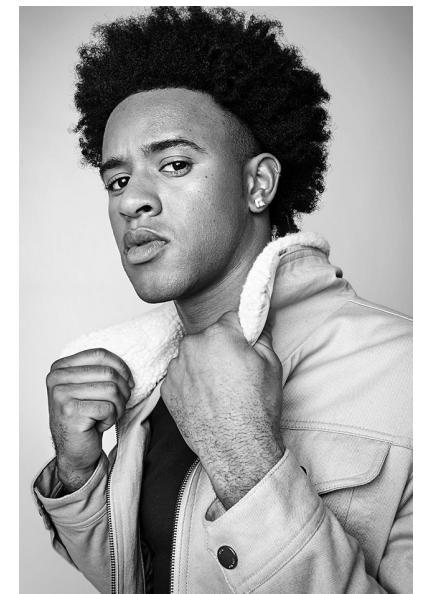

## JELANI SPENCE

Height 6'1" Chest 38" Waist 30" Inseam 32" Collar 16" Sleeve 35"  
Shoe 10.5 US Hair Black Eyes Brown

b&m

645 King Street W. Suite 401, Toronto Canada M5V1M5, Telephone: 416 504  
5584, Email: [info@bnmmmodels.com](mailto:info@bnmmmodels.com)