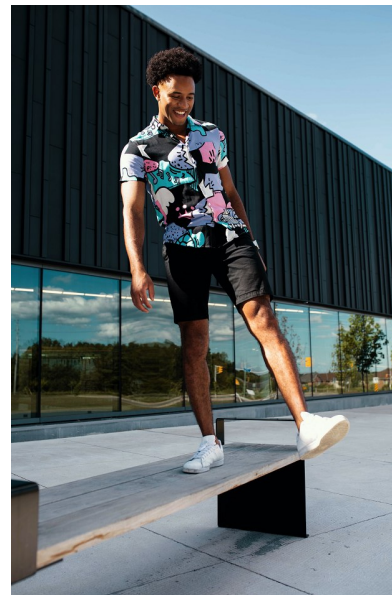

## JELANI SPENCE

Height 6'1" Chest 38" Waist 30" Inseam 32" Collar 16" Sleeve 35"  
Shoe 10.5 US Hair Black Eyes Brown

b&m

645 King Street W. Suite 401, Toronto Canada M5V1M5, Telephone: 416 504  
5584, Email: [info@bnmmmodels.com](mailto:info@bnmmmodels.com)