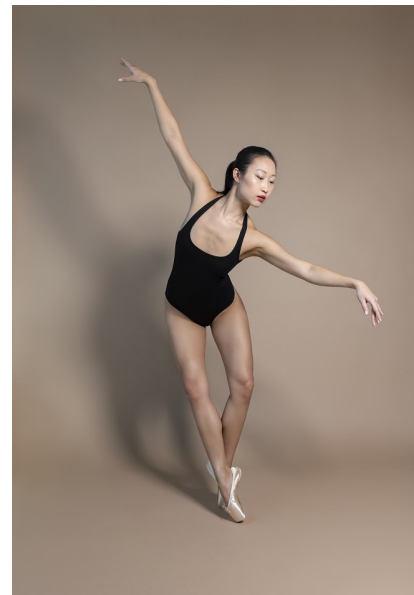

ALICE LI

Height 5'10" Bust 33" A Waist 27" Hips 37" Dress 4 US Shoe 9 US
Top S Bottom M Hair Black Eyes Brown

645 King Street W. Suite 401, Toronto Canada M5V1M5, Telephone: 416 504
5584, Email: info@bnmmmodels.com