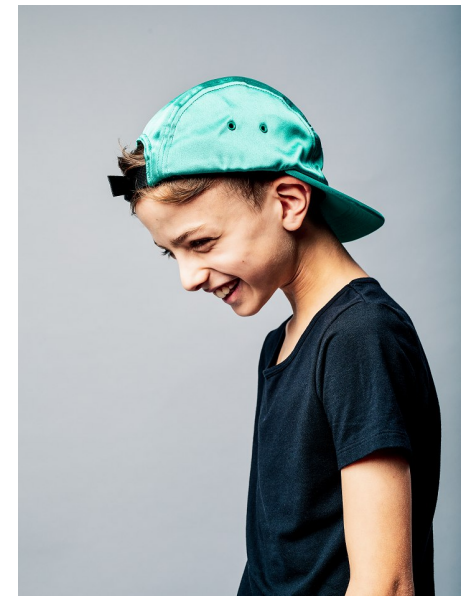

RHYS RAPHAEL

Height 4'3.5" Shoe 3 US (kids) Size 7 - 8 Hair Brown Eyes Hazel

645 King Street W. Suite 401, Toronto Canada M5V1M5, Telephone: 416 504 5584,
Email: info@bnmmmodels.com