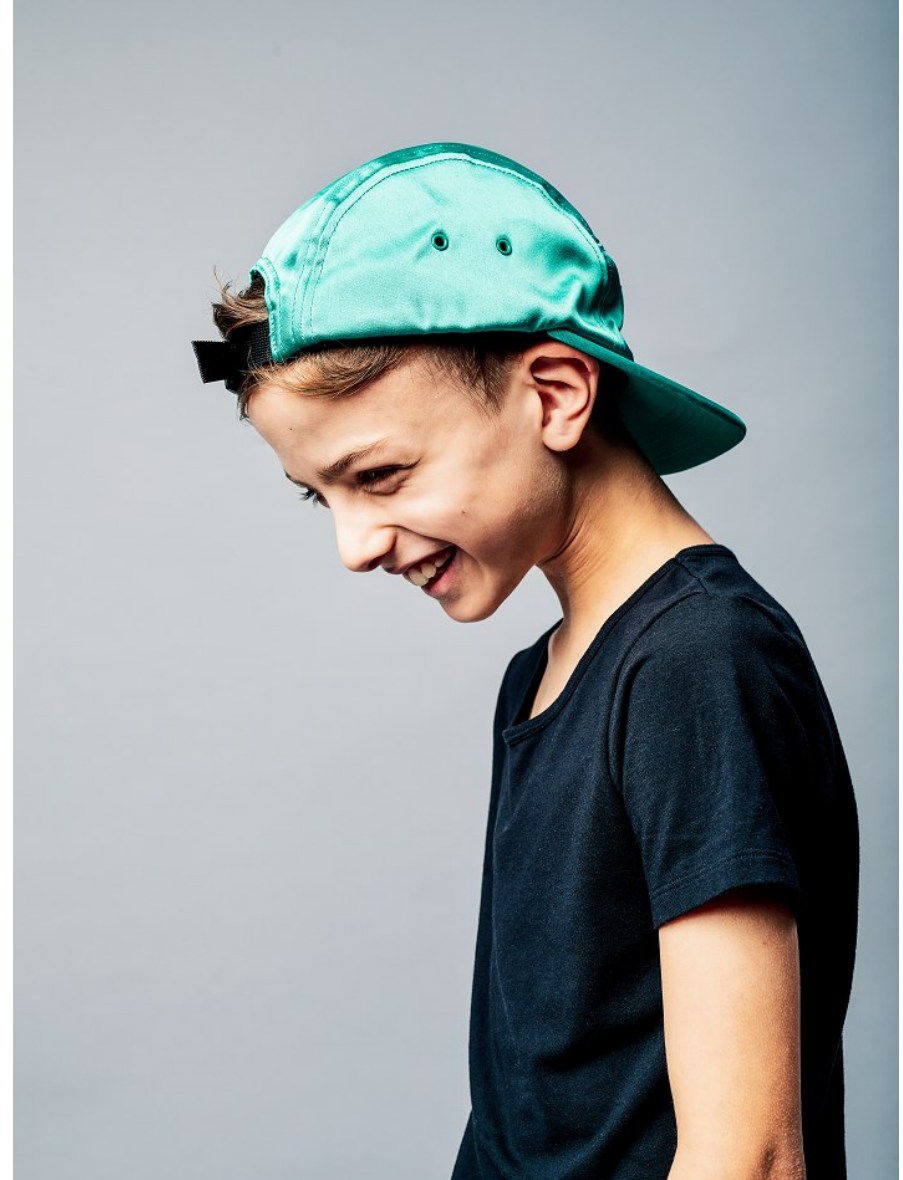

b&m

RHYS RAPHAEL

Height 4'3.5" Shoe 3 US (kids) Size 7 - 8 Hair Brown Eyes Hazel

b&m

RHYS RAPHAEL

Height 4'3.5" Shoe 3 US (kids) Size 7 - 8 Hair Brown Eyes Hazel

b&m

RHYS RAPHAEL

Height 4'3.5" Shoe 3 US (kids) Size 7 - 8 Hair Brown Eyes Hazel

b&m

RHYS RAPHAEL

Height 4'3.5" Shoe 3 US (kids) Size 7 - 8 Hair Brown Eyes Hazel