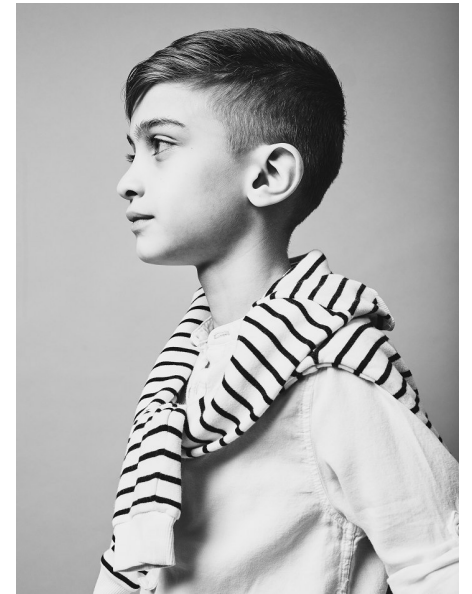

ROGEN RAPHAEL

Height 4'4" Shoe 3 US (kids) Size 7 - 8 Hair Brown Eyes Hazel

645 King Street W. Suite 401, Toronto Canada M5V1M5, Telephone: 416 504 5584,
Email: info@bnmmmodels.com