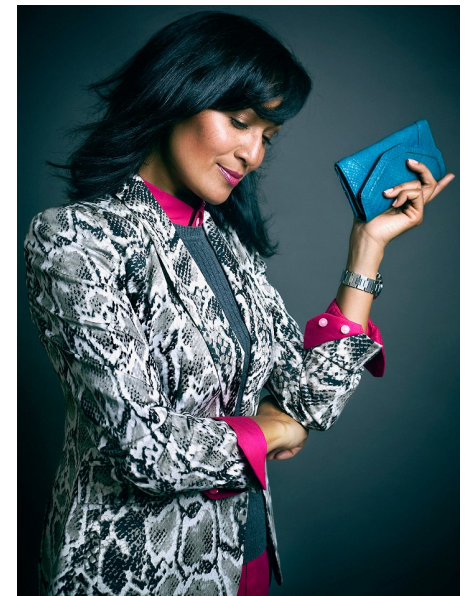

MICHELLE HOSPEDALES

Height 5'8.5" Bust 34" B Waist 29" Hips 39" Dress 8 US Shoe 10 US
Hair Brown Eyes Brown

b&m

645 King Street W. Suite 401, Toronto Canada M5V1M5, Telephone: 416 504
5584, Email: info@bnmmmodels.com