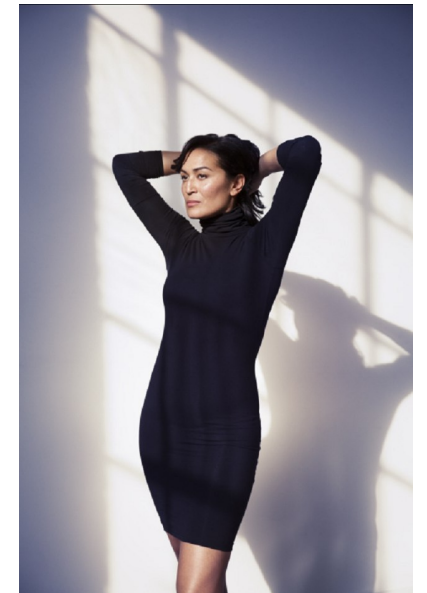

MICHELLE HOSPEDALES

Height 5'8.5" Bust 34" B Waist 29" Hips 39" Dress 8 US Shoe 10 US
Hair Brown Eyes Brown

b&m

645 King Street W. Suite 401, Toronto Canada M5V1M5, Telephone: 416 504
5584, Email: info@bnmmmodels.com