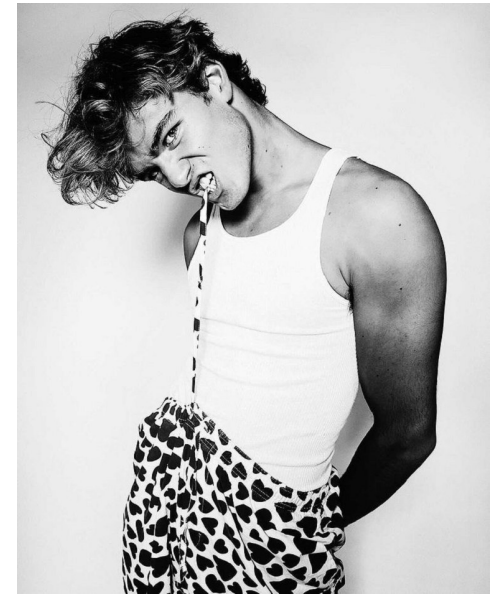

NICK

Height 6'1" Chest 35" Waist 31" Inseam 32" Collar 14.5" Sleeve 32"  
Suit 34" Suit Length R Shoe 9.5 US Hair Brown Eyes Green

645 King Street W. Suite 401, Toronto Canada M5V1M5, Telephone: 416 504  
5584, Email: [info@bnmmmodels.com](mailto:info@bnmmmodels.com)