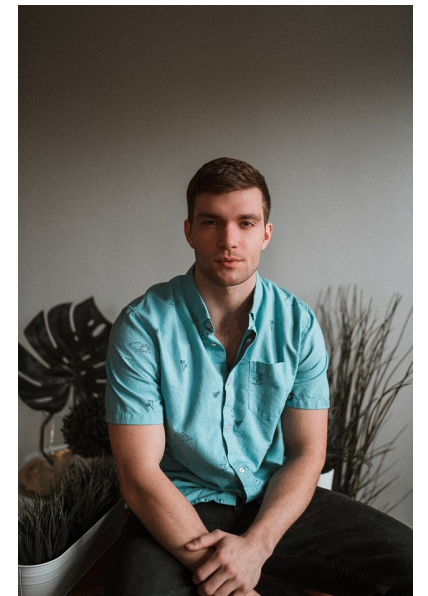

ALEX RYFKA

Height 6'0" Chest 41" Waist 32" Inseam 32" Collar 15" Sleeve 32"  
Shoe 10 US Hair Brown Eyes Green

645 King Street W. Suite 401, Toronto Canada M5V1M5, Telephone: 416 504  
5584, Email: [info@bnmmmodels.com](mailto:info@bnmmmodels.com)