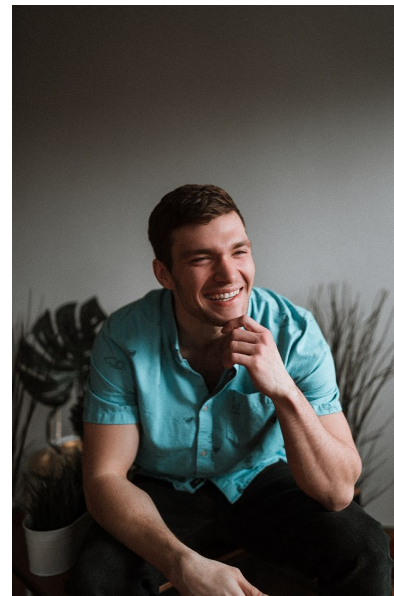

ALEX RYFKA

Height 6'0" Chest 41" Waist 32" Inseam 32" Collar 15" Sleeve 32"  
Shoe 10 US Hair Brown Eyes Green

645 King Street W. Suite 401, Toronto Canada M5V1M5, Telephone: 416 504  
5584, Email: [info@bnmmmodels.com](mailto:info@bnmmmodels.com)