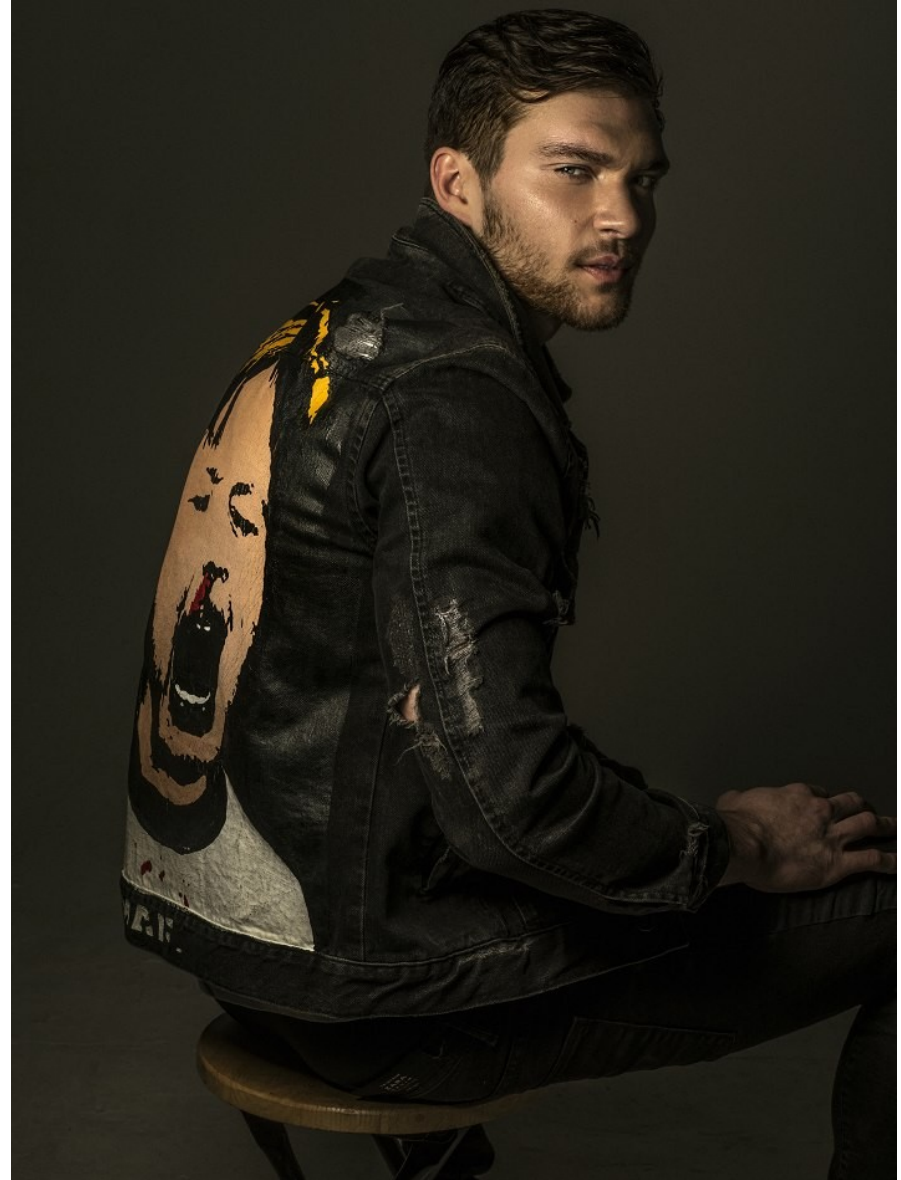

b&m

ALEX RYFKA

Height 6'0" Chest 41" Waist 32" Inseam 32" Collar 15" Sleeve 32" Suit 41" Suit Length R Shoe 10 US Hair Brown Eyes Green

b&m

## ALEX RYFKA

Height 6'0" Chest 41" Waist 32" Inseam 32" Collar 15" Sleeve 32" Suit 41" Suit Length R Shoe 10 US Hair Brown Eyes Green

b&m

## ALEX RYFKA

Height 6'0" Chest 41" Waist 32" Inseam 32" Collar 15" Sleeve 32" Suit 41" Suit Length R Shoe 10 US Hair Brown Eyes Green

b&m

ALEX RYFKA

Height 6'0" Chest 41" Waist 32" Inseam 32" Collar 15" Sleeve 32" Suit 41" Suit Length R Shoe 10 US Hair Brown Eyes Green

b&m

ALEX RYFKA

Height 6'0" Chest 41" Waist 32" Inseam 32" Collar 15" Sleeve 32" Suit 41" Suit Length R Shoe 10 US Hair Brown Eyes Green