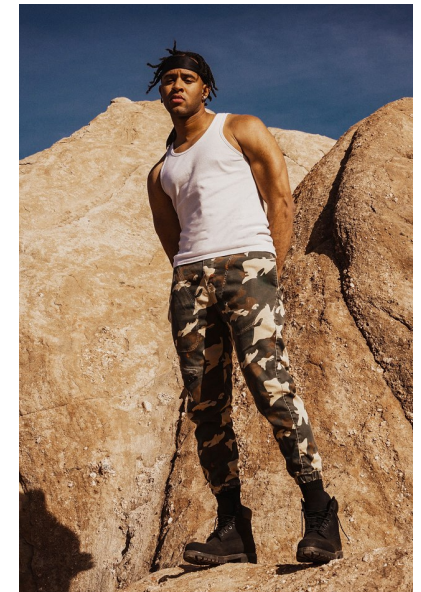

## JELANI SPENCE

Height 6'1" Chest 38" Waist 30" Inseam 32" Collar 16" Sleeve 35"  
Shoe 10.5 US Hair Black Eyes Brown

b&m

645 King Street W. Suite 401, Toronto Canada M5V1M5, Telephone: 416 504  
5584, Email: [info@bnmmmodels.com](mailto:info@bnmmmodels.com)