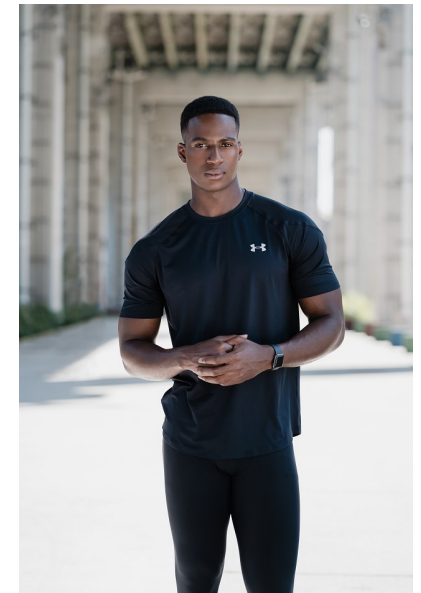

MIKAHAIL LEWIS

Height 6'3" Chest 43" Waist 31" Inseam 34" Collar 14.5" Sleeve 35"  
Suit 44" Suit Length L Shoe 12 US Hair Black Eyes Brown

645 King Street W. Suite 401, Toronto Canada M5V1M5, Telephone: 416 504 5584,  
Email: [info@bnmmmodels.com](mailto:info@bnmmmodels.com)