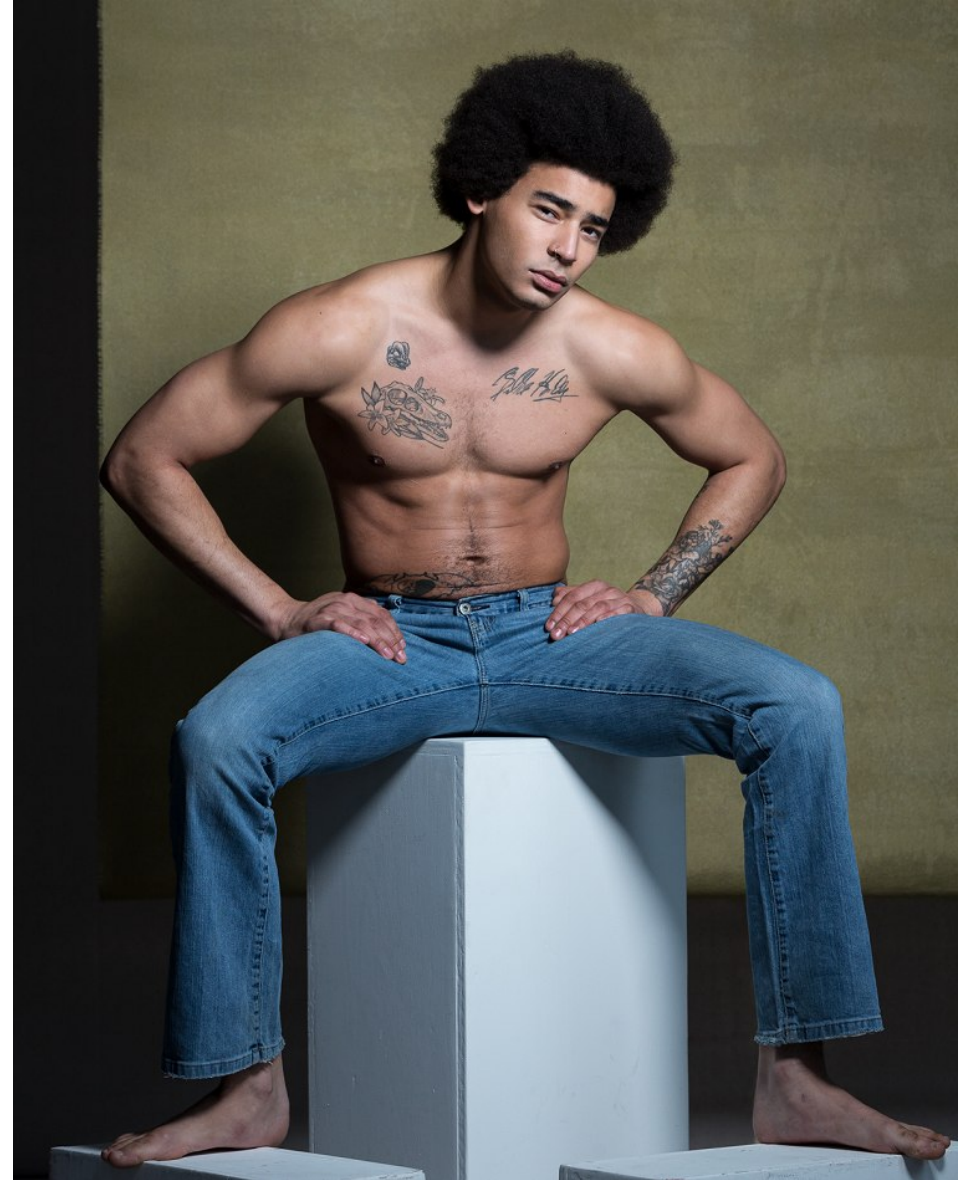

b&m

ZACHERY GUENETTE

Height 6'1" Chest 38" Waist 30" Inseam 32" Collar 15" Sleeve 34" Suit 38" Suit Length R Shoe 11.5 US Hair Brown Eyes Brown

ZACHERY GUENETTE

Height 6'1" Chest 38" Waist 30" Inseam 32" Collar 15" Sleeve 34" Suit 38" Suit Length R Shoe 11.5 US Hair Brown Eyes Brown

ZACHERY GUENETTE

Height 6'1" Chest 38" Waist 30" Inseam 32" Collar 15" Sleeve 34" Suit 38" Suit Length R Shoe 11.5 US Hair Brown Eyes Brown

b&m

ZACHERY GUENETTE

Height 6'1" Chest 38" Waist 30" Inseam 32" Collar 15" Sleeve 34" Suit 38" Suit Length R Shoe 11.5 US Hair Brown Eyes Brown