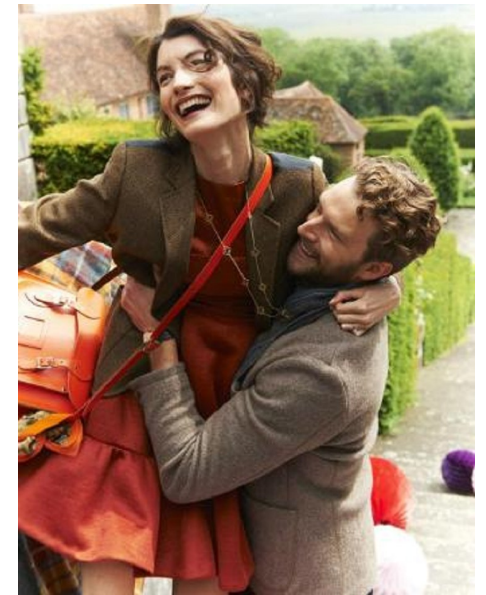

KYLE BLISS

Height 6'1.5" Waist 31" Inseam 32" Collar 15.5" Sleeve 34" Suit 38"
Suit Length L Shoe 12 US Hair Light Brown Eyes Blue

645 King Street W. Suite 401, Toronto Canada M5V1M5, Telephone: 416 504 5584, Email: info@bnmmmodels.com