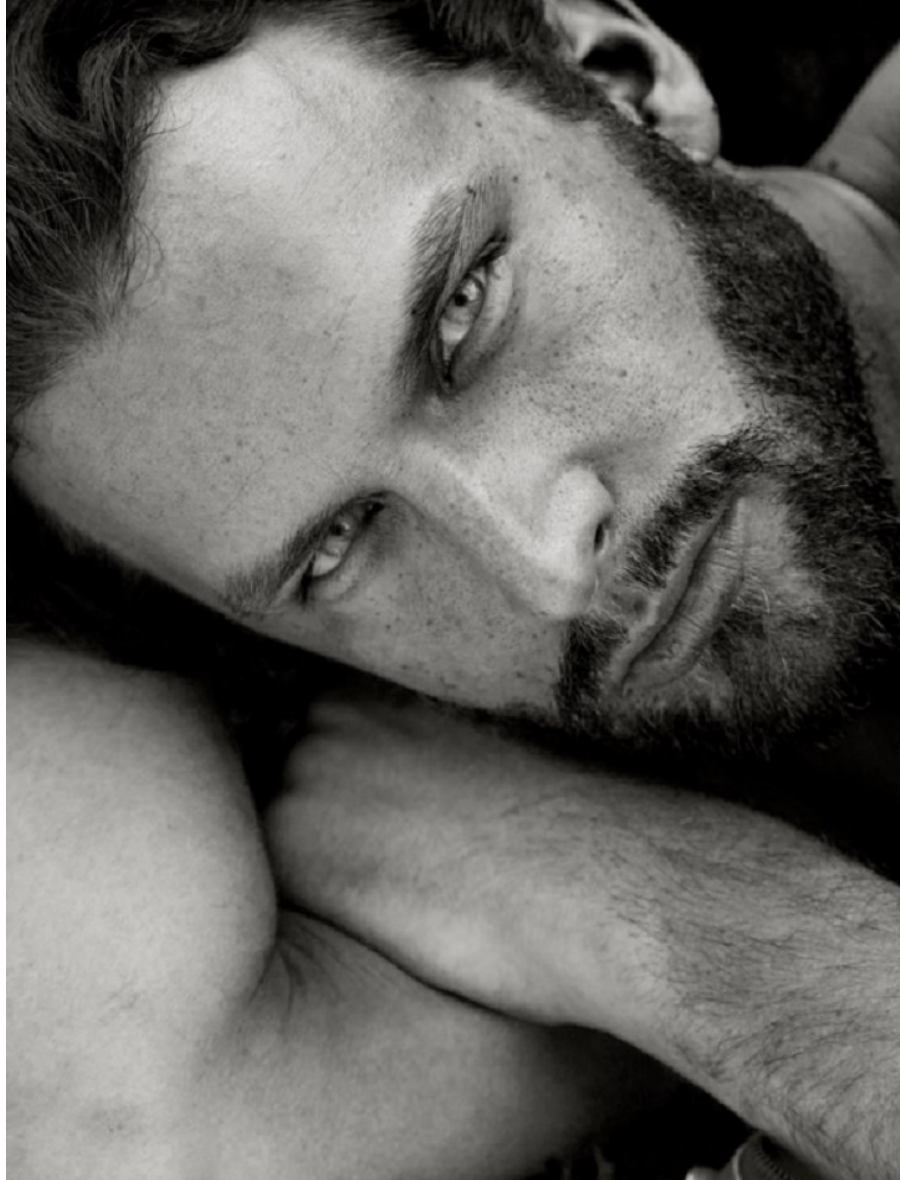

b&m

KYLE BLISS

Height 6'1.5" Chest 38" Waist 31" Inseam 32" Collar 15.5" Sleeve 34" Suit 38" Suit Length R Shoe 12 US Hair Light Brown Eyes Blue

b&m

KYLE BLISS

Height 6'1.5" Chest 38" Waist 31" Inseam 32" Collar 15.5" Sleeve 34" Suit 38" Suit Length R Shoe 12 US Hair Light Brown Eyes Blue

KYLE BLISS

Height 6'1.5" Chest 38" Waist 31" Inseam 32" Collar 15.5" Sleeve 34" Suit 38" Suit Length R Shoe 12 US Hair Light Brown Eyes Blue

b&m

KYLE BLISS

Height 6'1.5" Chest 38" Waist 31" Inseam 32" Collar 15.5" Sleeve 34" Suit 38" Suit Length R Shoe 12 US Hair Light Brown Eyes Blue