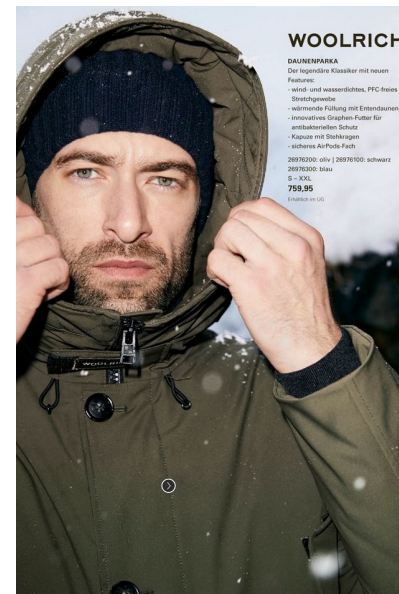

JONATHAN HUBERT

Height 6'1.5" Chest 40" Waist 29" Inseam 34" Collar 15" Sleeve 34"
 Suit 40" Suit Length R Shoe 10 US Hair Brown Eyes Blue/Grey

645 King Street W. Suite 401, Toronto Canada M5V1M5, Telephone: 416 504
 5584, Email: info@bnmmmodels.com