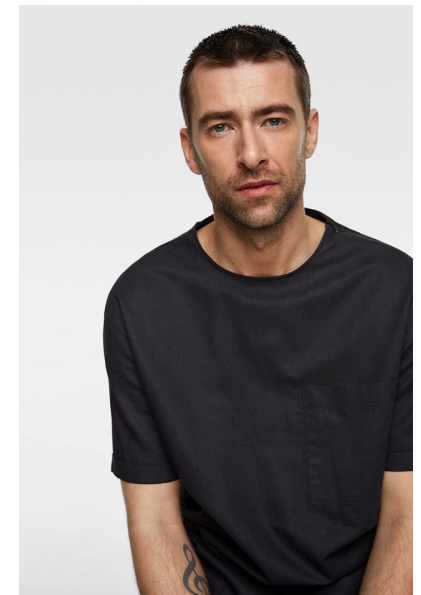

JONATHAN HUBERT

Height 6'1.5" Chest 40" Waist 29" Inseam 34" Collar 15" Sleeve 34"
 Suit 40" Suit Length R Shoe 10 US Hair Brown Eyes Blue/Grey

645 King Street W. Suite 401, Toronto Canada M5V1M5, Telephone: 416 504
 5584, Email: info@bnmmmodels.com