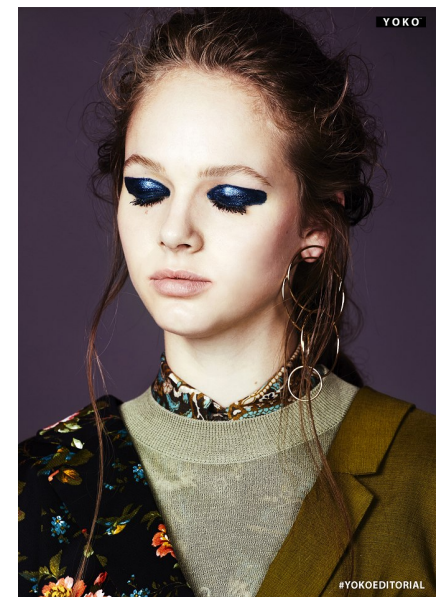

RUTH

Height 5'8" Bust 32" C Waist 24.5" Hips 35.5" Dress 2 US Shoe 8.5 US
Hair Blonde Eyes Blue

b&m

645 King Street W. Suite 401, Toronto Canada M5V1M5, Telephone: 416 504
5584, Email: info@bnmmmodels.com