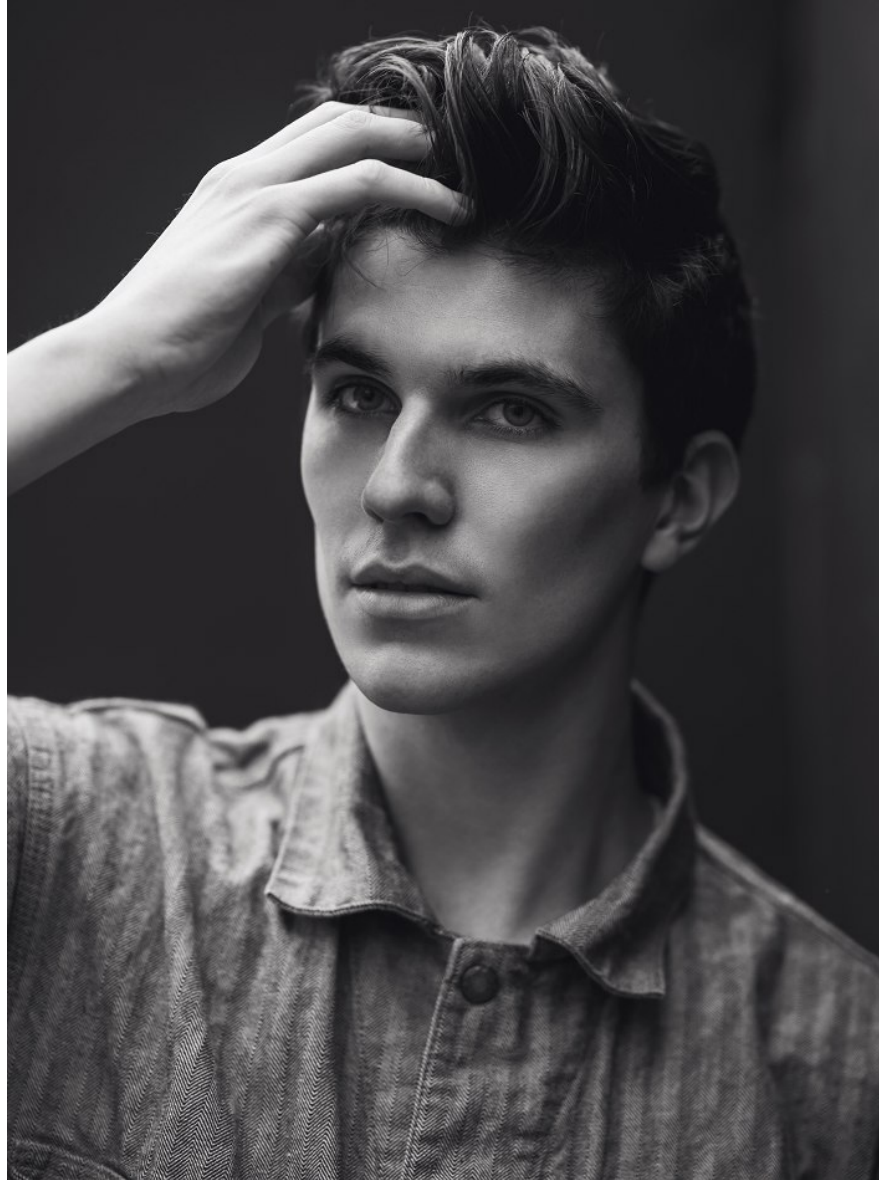

b&m

AIDAN GAGICH

Height 6'2" Chest 35" Waist 32" Inseam 34" Collar 15.5" Sleeve 35" Suit 36" Suit Length R Shoe 12 US Hair Brown Eyes Green

b&m

AIDAN GAGICH

Height 6'2" Chest 35" Waist 32" Inseam 34" Collar 15.5" Sleeve 35" Suit 36" Suit Length R Shoe 12 US Hair Brown Eyes Green

AIDAN GAGICH

Height 6'2" Chest 35" Waist 32" Inseam 34" Collar 15.5" Sleeve 35" Suit 36" Suit Length R Shoe 12 US Hair Brown Eyes Green

AIDAN GAGICH

Height 6'2" Chest 35" Waist 32" Inseam 34" Collar 15.5" Sleeve 35" Suit 36" Suit Length R Shoe 12 US Hair Brown Eyes Green