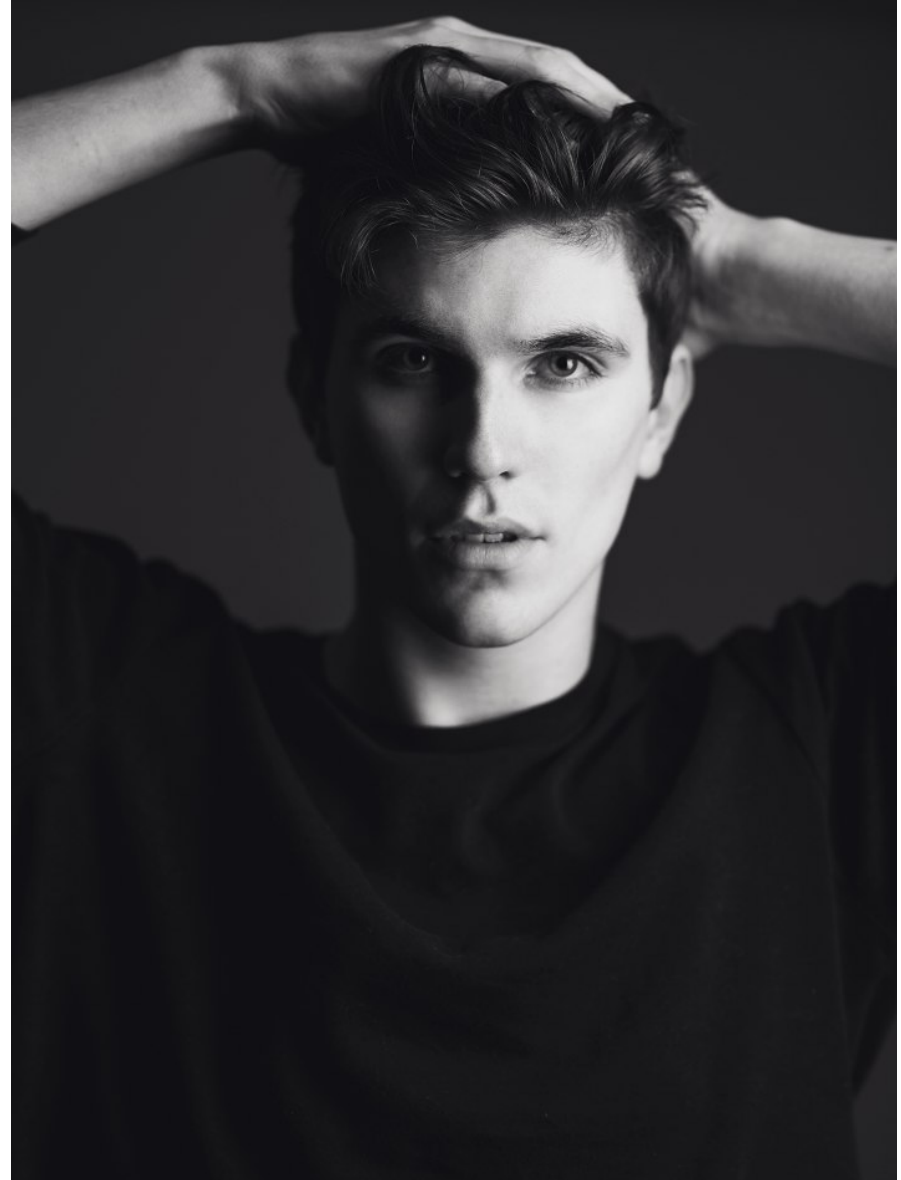

b&m

AIDAN GAGICH

Height 6'2" Chest 35" Waist 32" Inseam 34" Collar 15.5" Sleeve 35" Suit 36" Suit Length R Shoe 12 US Hair Brown Eyes Green

b&m

AIDAN GAGICH

Height 6'2" Chest 35" Waist 32" Inseam 34" Collar 15.5" Sleeve 35" Suit 36" Suit Length R Shoe 12 US Hair Brown Eyes Green

AIDAN GAGICH

Height 6'2" Chest 35" Waist 32" Inseam 34" Collar 15.5" Sleeve 35" Suit 36" Suit Length R Shoe 12 US Hair Brown Eyes Green

AIDAN GAGICH

Height 6'2" Chest 35" Waist 32" Inseam 34" Collar 15.5" Sleeve 35" Suit 36" Suit Length R Shoe 12 US Hair Brown Eyes Green