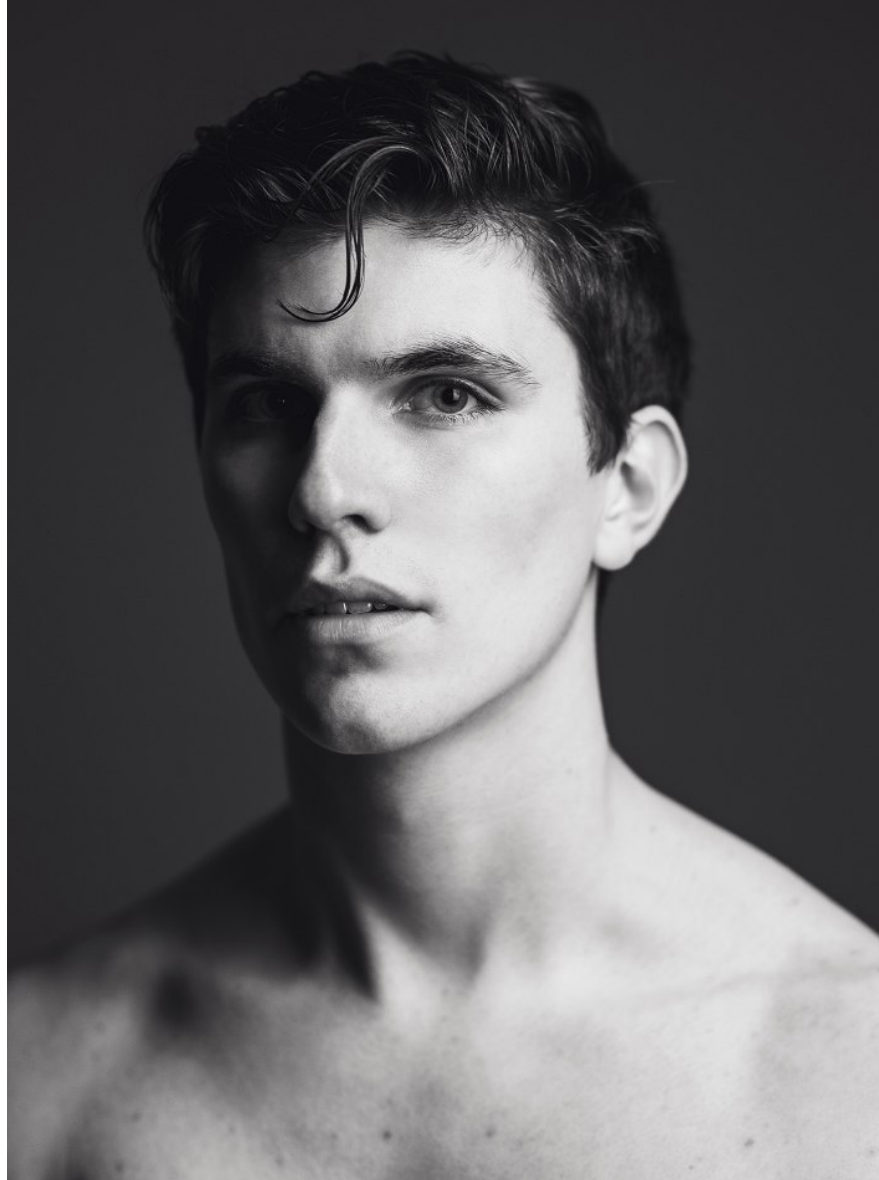

b&m

AIDAN GAGICH

Height 6'2" Chest 35" Waist 32" Inseam 34" Collar 15.5" Sleeve 35" Suit 36" Suit Length R Shoe 12 US Hair Brown Eyes Green

b&m

AIDAN GAGICH

Height 6'2" Chest 35" Waist 32" Inseam 34" Collar 15.5" Sleeve 35" Suit 36" Suit Length R Shoe 12 US Hair Brown Eyes Green

AIDAN GAGICH

Height 6'2" Chest 35" Waist 32" Inseam 34" Collar 15.5" Sleeve 35" Suit 36" Suit Length R Shoe 12 US Hair Brown Eyes Green

AIDAN GAGICH

Height 6'2" Chest 35" Waist 32" Inseam 34" Collar 15.5" Sleeve 35" Suit 36" Suit Length R Shoe 12 US Hair Brown Eyes Green