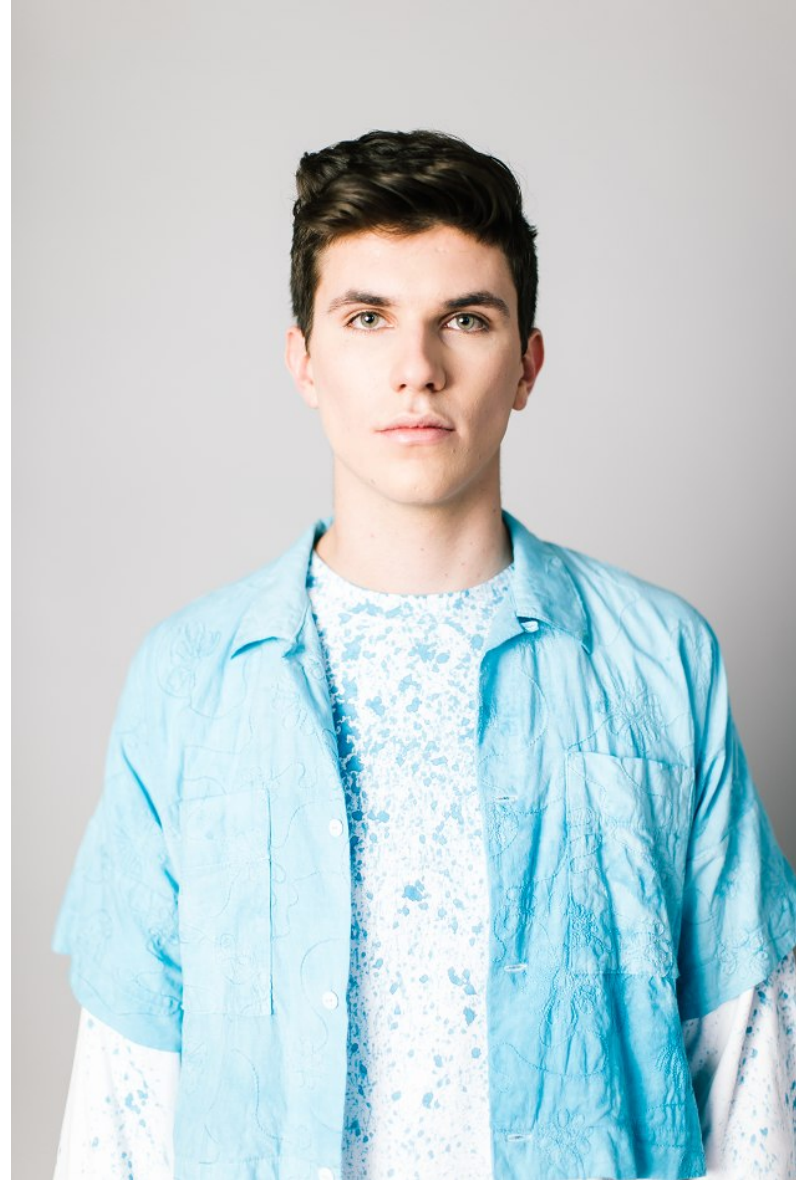

b&m

AIDAN GAGICH

Height 6'2" Chest 35" Waist 32" Inseam 34" Collar 15.5" Sleeve 35" Suit 36" Suit Length R Shoe 12 US Hair Brown Eyes Green

b&m

AIDAN GAGICH

Height 6'2" Chest 35" Waist 32" Inseam 34" Collar 15.5" Sleeve 35" Suit 36" Suit Length R Shoe 12 US Hair Brown Eyes Green

AIDAN GAGICH

Height 6'2" Chest 35" Waist 32" Inseam 34" Collar 15.5" Sleeve 35" Suit 36" Suit Length R Shoe 12 US Hair Brown Eyes Green

AIDAN GAGICH

Height 6'2" Chest 35" Waist 32" Inseam 34" Collar 15.5" Sleeve 35" Suit 36" Suit Length R Shoe 12 US Hair Brown Eyes Green