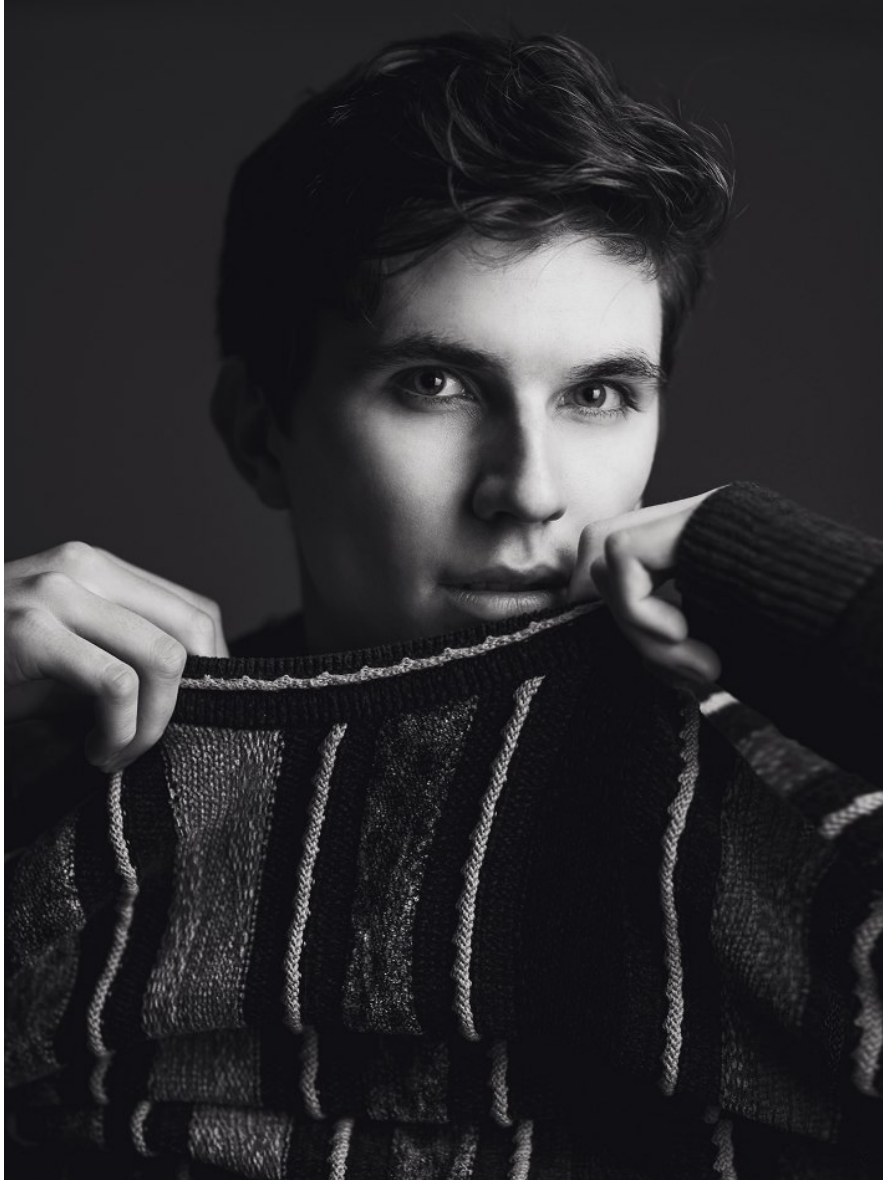

b&m

AIDAN GAGICH

Height 6'2" Chest 35" Waist 32" Inseam 34" Collar 15.5" Sleeve 35" Suit 36" Suit Length R Shoe 12 US Hair Brown Eyes Green