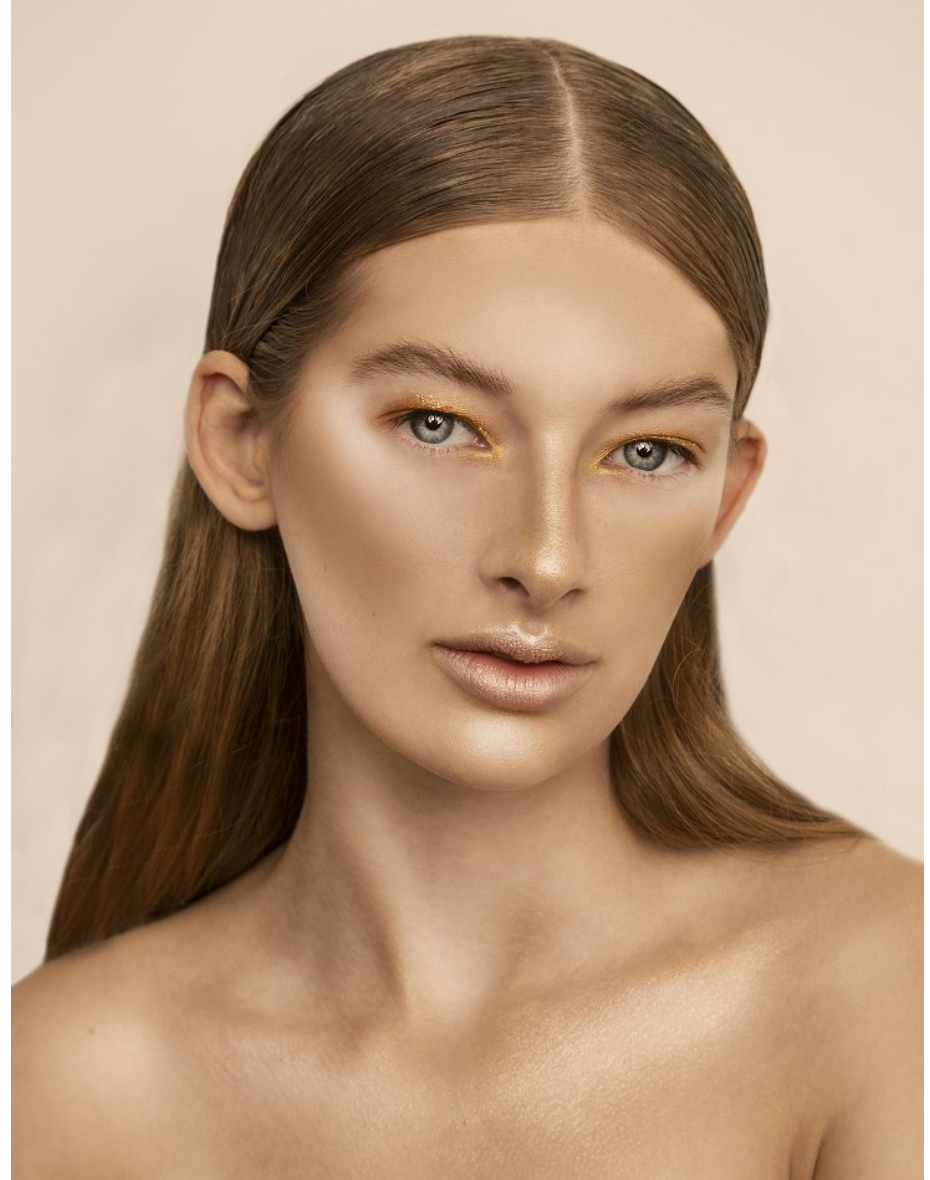

b&m

EMMA GABRIELLE

Height 5'8" Bust 31" B Hips 35.5" Dress 0-2 US Shoe 8 US Hair Blonde Eyes Blue

EMMA GABRIELLE

Height 5'8" Bust 31" B Hips 35.5" Dress 0-2 US Shoe 8 US Hair Blonde Eyes Blue

EMMA GABRIELLE

Height 5'8" Bust 31" B Hips 35.5" Dress 0-2 US Shoe 8 US Hair Blonde Eyes Blue

EMMA GABRIELLE

Height 5'8" Bust 31" B Hips 35.5" Dress 0-2 US Shoe 8 US Hair Blonde Eyes Blue

EMMA GABRIELLE

Height 5'8" Bust 31" B Hips 35.5" Dress 0-2 US Shoe 8 US Hair Blonde Eyes Blue