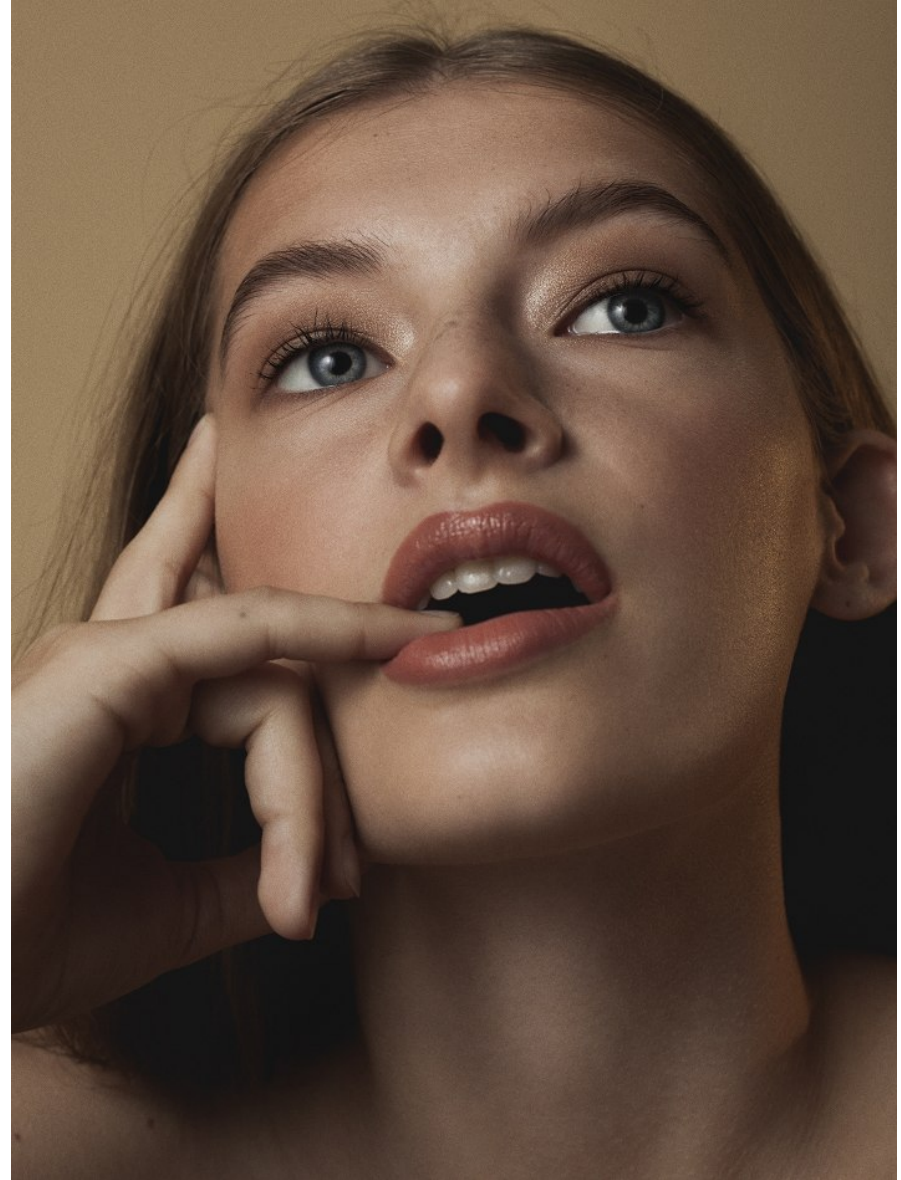

b&m

EMMA GABRIELLE

Height 5'8" Bust 31" B Hips 35.5" Dress 0-2 US Shoe 8 US Hair Blonde Eyes Blue

EMMA GABRIELLE

Height 5'8" Bust 31" B Hips 35.5" Dress 0-2 US Shoe 8 US Hair Blonde Eyes Blue

EMMA GABRIELLE

Height 5'8" Bust 31" B Hips 35.5" Dress 0-2 US Shoe 8 US Hair Blonde Eyes Blue

EMMA GABRIELLE

Height 5'8" Bust 31" B Hips 35.5" Dress 0-2 US Shoe 8 US Hair Blonde Eyes Blue

EMMA GABRIELLE

Height 5'8" Bust 31" B Hips 35.5" Dress 0-2 US Shoe 8 US Hair Blonde Eyes Blue