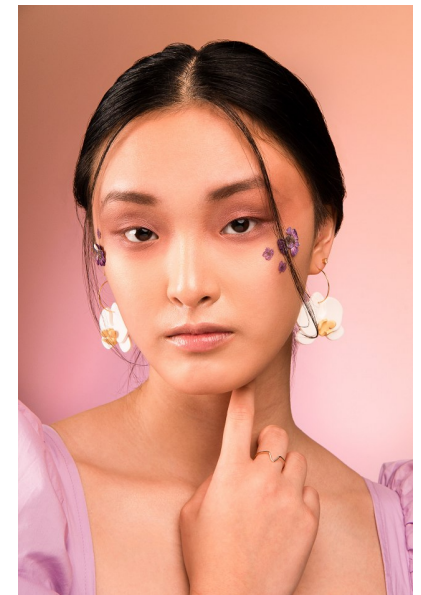

## RUBY

Height 5'9" Bust 33" A Waist 25" Hips 36" Dress 2-4 US Shoe 8.5 US  
Hair Black Eyes Brown

b&m

645 King Street W. Suite 401, Toronto Canada M5V1M5, Telephone: 416 504  
5584, Email: [info@bnmmmodels.com](mailto:info@bnmmmodels.com)