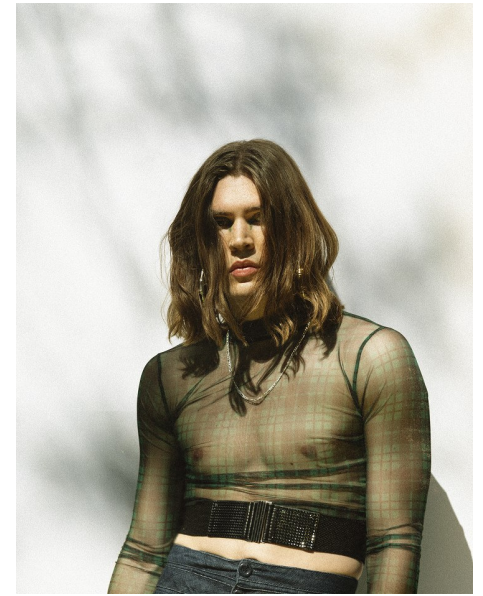

SIMON PELLA

Height 6'2" Chest 40" Waist 31" Inseam 32" Collar 15" Sleeve 36"
Suit 40" Suit Length R Shoe 11.5 US Hair Brown Eyes Brown

645 King Street W. Suite 401, Toronto Canada M5V1M5, Telephone: 416 504
5584, Email: info@bnmmmodels.com