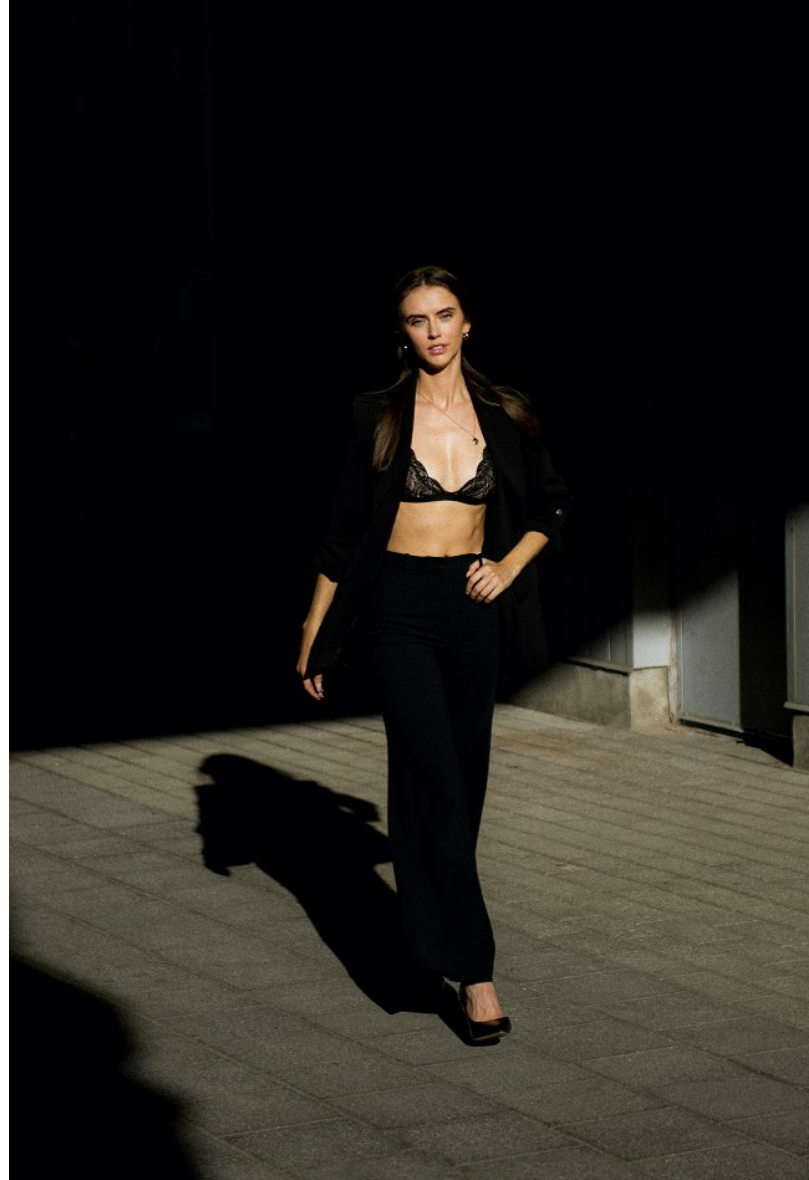

b&m

KAYLA JOHNSTON

Height 5'8" Bust 32" B Waist 26" Hips 38" Dress 2-4 US Shoe 8 US Top S Bottom M Hair Brown Eyes Blue/Grey