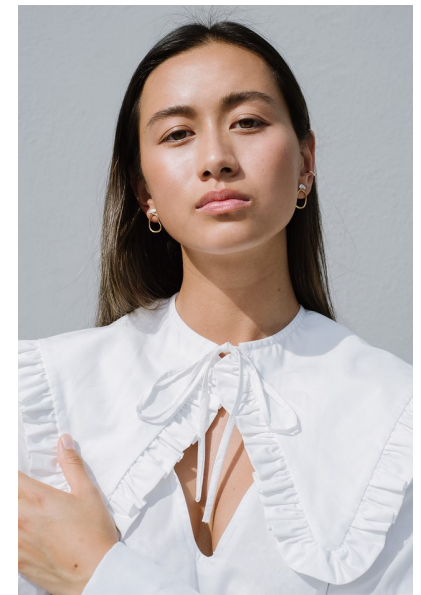

## JAZZY LEELO

Height 5'6" Bust 33" B/C Waist 24.5" Hips 35" Dress 2 US Shoe 8.5 US  
Hair Brown Eyes Hazel

b&m

645 King Street W. Suite 401, Toronto Canada M5V1M5, Telephone: 416 504  
5584, Email: [info@bnmmmodels.com](mailto:info@bnmmmodels.com)