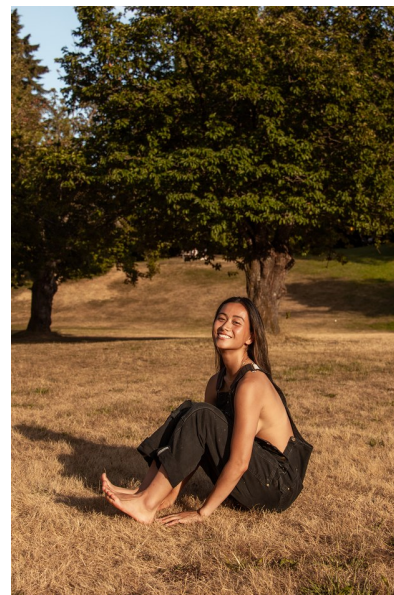

## JAZZY LEELO

Height 5'6" Bust 33" B/C Waist 24.5" Hips 35" Dress 2 US Shoe 8.5 US  
Hair Brown Eyes Hazel

b&m

645 King Street W. Suite 401, Toronto Canada M5V1M5, Telephone: 416 504  
5584, Email: [info@bnmmmodels.com](mailto:info@bnmmmodels.com)