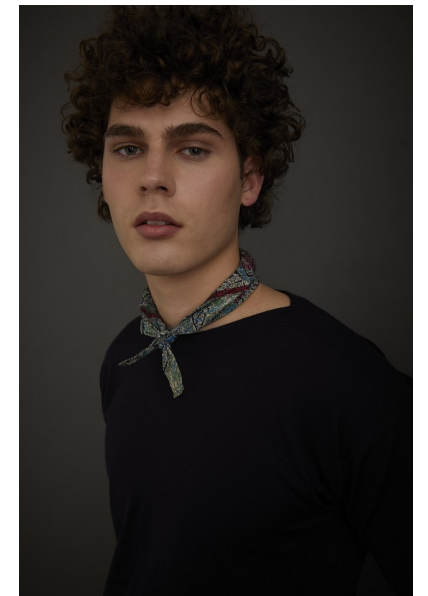

SAMI

Height 5'11" Chest 35" Waist 31" Inseam 29" Collar 14" Shoe 10 US
Hair Brown Eyes Blue/Green

645 King Street W. Suite 401, Toronto Canada M5V1M5, Telephone: 416 504 5584,
Email: info@bnmmmodels.com