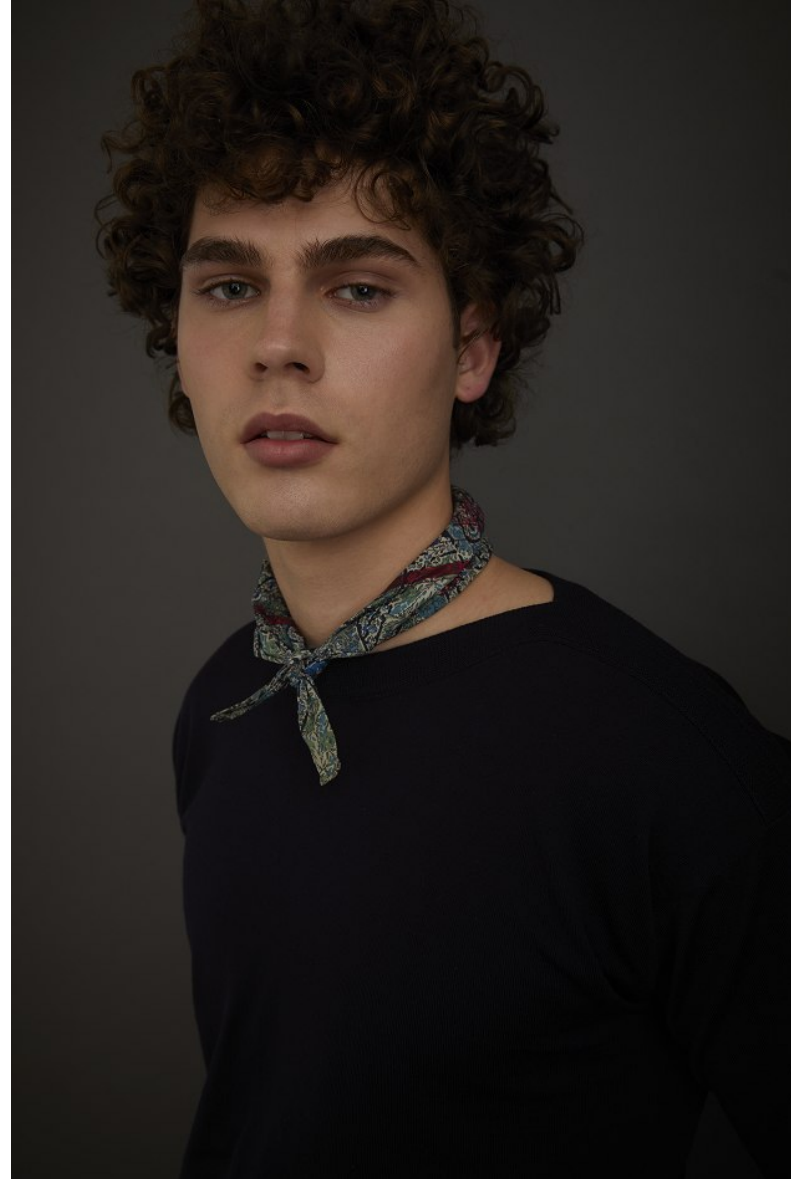

b&m

SAMI

Height 5'11" Chest 35" Waist 31" Inseam 29" Collar 14" Shoe 10 US Hair Brown Eyes Blue/Green

b&m

SAMI

Height 5'11" Chest 35" Waist 31" Inseam 29" Collar 14" Shoe 10 US Hair Brown Eyes Blue/Green

b&m

SAMI

Height 5'11" Chest 35" Waist 31" Inseam 29" Collar 14" Shoe 10 US Hair Brown Eyes Blue/Green

b&m

SAMI

Height 5'11" Chest 35" Waist 31" Inseam 29" Collar 14" Shoe 10 US Hair Brown Eyes Blue/Green

b&m

SAMI

Height 5'11" Chest 35" Waist 31" Inseam 29" Collar 14" Shoe 10 US Hair Brown Eyes Blue/Green