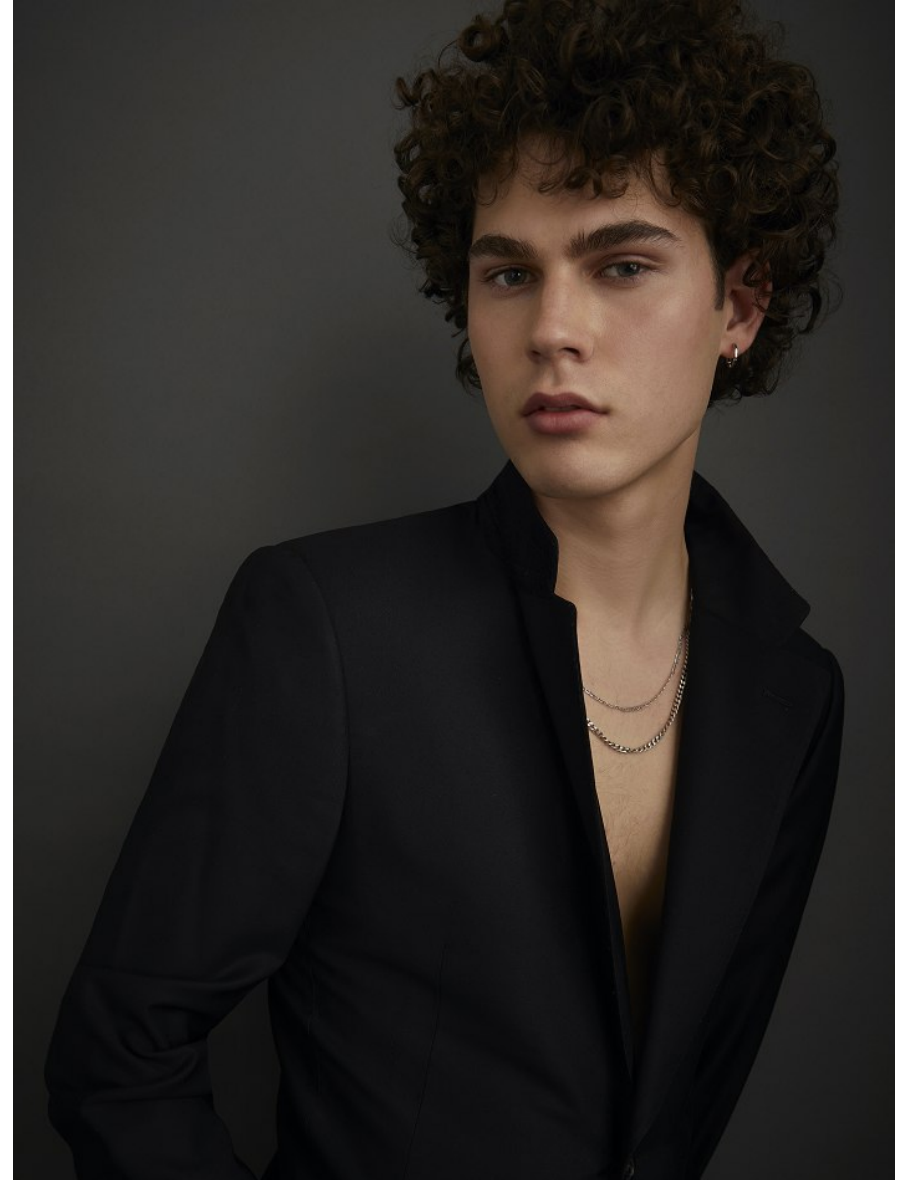

b&m

SAMI

Height 5'11" Chest 35" Waist 31" Inseam 29" Collar 14" Shoe 10 US Hair Brown Eyes Blue/Green

b&m

SAMI

Height 5'11" Chest 35" Waist 31" Inseam 29" Collar 14" Shoe 10 US Hair Brown Eyes Blue/Green

b&m

SAMI

Height 5'11" Chest 35" Waist 31" Inseam 29" Collar 14" Shoe 10 US Hair Brown Eyes Blue/Green

b&m

SAMI

Height 5'11" Chest 35" Waist 31" Inseam 29" Collar 14" Shoe 10 US Hair Brown Eyes Blue/Green

b&m

SAMI

Height 5'11" Chest 35" Waist 31" Inseam 29" Collar 14" Shoe 10 US Hair Brown Eyes Blue/Green