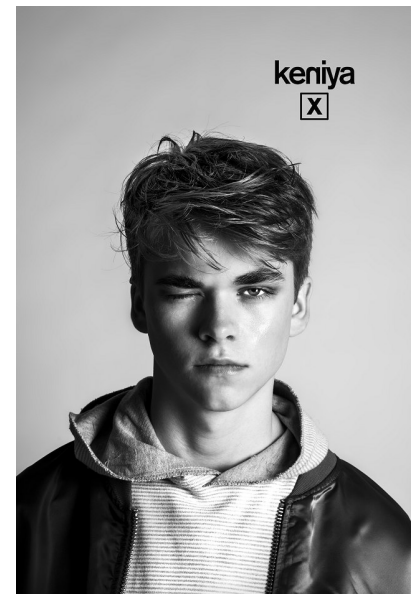

LEVI

Height 6'1" Chest 36.5" Waist 31" Inseam 33" Collar 14" Sleeve 34"
Suit 38" Suit Length R Shoe 12 US Hair Light Brown Eyes Blue

b&m

645 King Street W. Suite 401, Toronto Canada M5V1M5, Telephone: 416 504
5584, Email: info@bnmmmodels.com