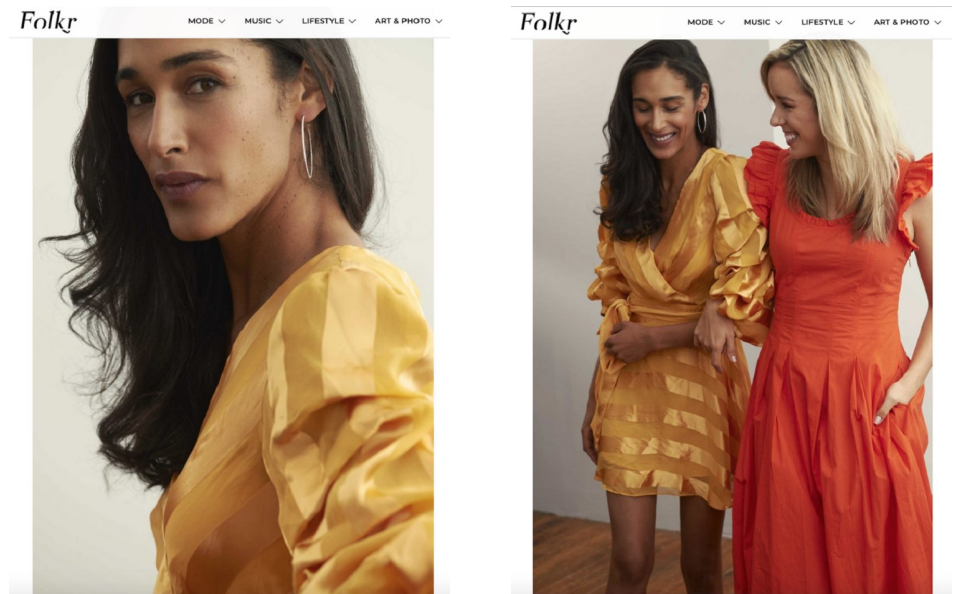

SHANI FELDMAN

Height 5'9" Bust 34" B Waist 24" Hips 34" Dress 2 US Shoe 9 US
Hair Brown Eyes Hazel

b&m

645 King Street W. Suite 401, Toronto Canada M5V1M5, Telephone: 416 504 5584,
Email: info@bnmmmodels.com