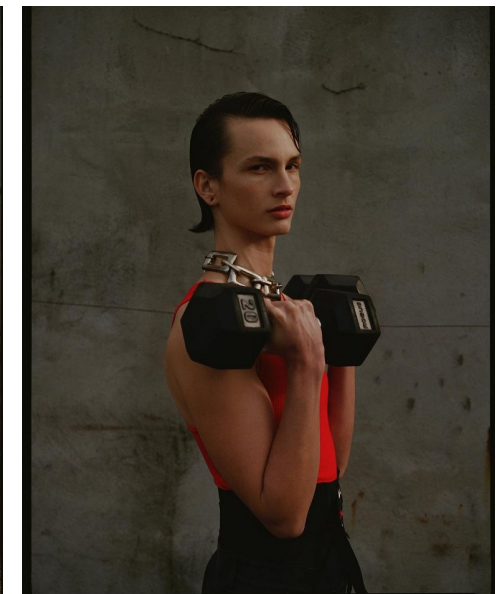

JUNO MITCHELL

Height 5'11" Chest 36" Waist 23" Collar 13" Sleeve 33" Suit 36" Suit Length R Shoe 10 US Shoe 8.5 US Hair Brown Eyes Brown

b&m

645 King Street W. Suite 401, Toronto Canada M5V1M5, Telephone: 416 504 5584, Email: info@bnmmmodels.com