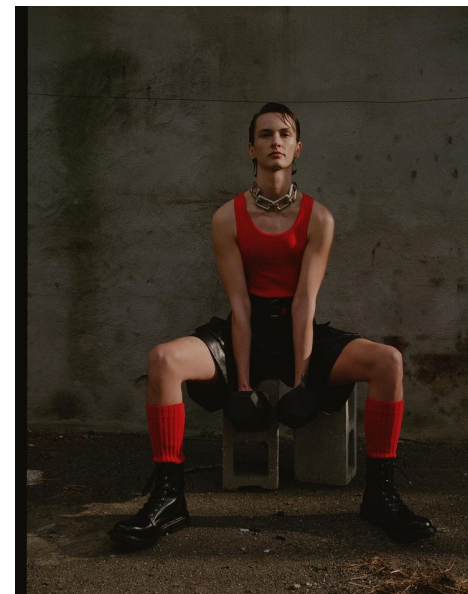

JUNO MITCHELL

Height 5'11" Chest 36" Waist 23" Collar 13" Sleeve 33" Suit 36" Suit Length R Shoe 10 US Shoe 8.5 US Hair Brown Eyes Brown

b&m

645 King Street W. Suite 401, Toronto Canada M5V1M5, Telephone: 416 504 5584, Email: info@bnmmmodels.com