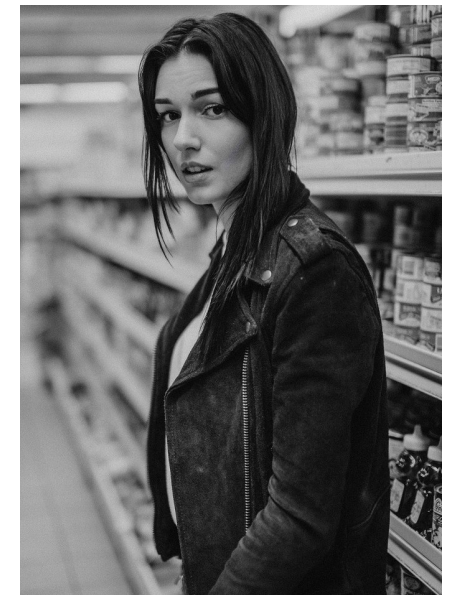

KRISTINA ANDERSON

Height 5'10.5" Bust 32" B Waist 24.5" Hips 34.5" Dress 2 US Shoe 8.5 US  
Hair Brown Eyes Brown

b&m

645 King Street W. Suite 401, Toronto Canada M5V1M5, Telephone: 416 504 5584,  
Email: info@bnmmmodels.com