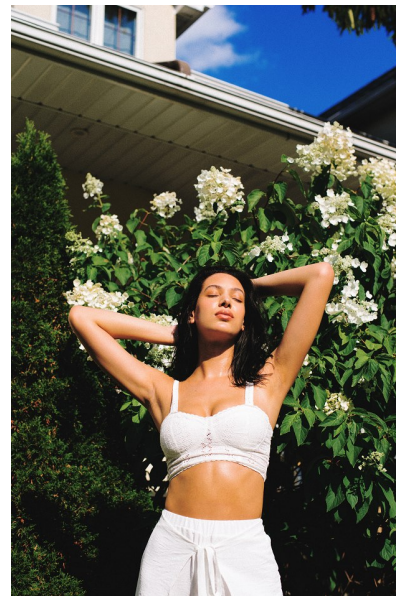

ARDEN FONTE

Height 5'11" Bust 32" DD Waist 26" Hips 40" Dress 6-8 US Shoe 10 US
Hair Brown Eyes Brown

b&m

645 King Street W. Suite 401, Toronto Canada M5V1M5, Telephone: 416 504
5584, Email: info@bnmmmodels.com