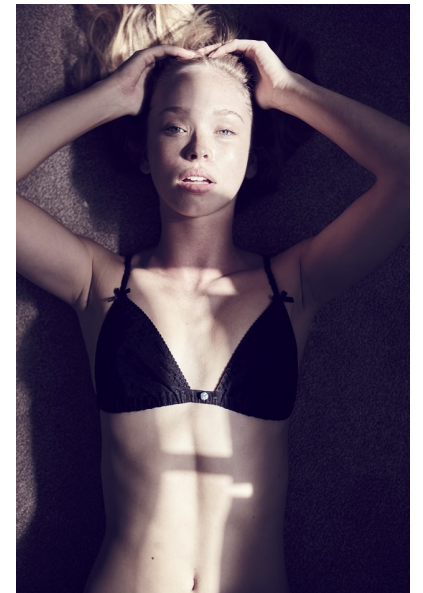

EMMA BARTLETT

Height 5'10" Bust 32" B Waist 24" Hips 35" Dress 2 US Shoe 8 US
Hair Blonde Eyes Blue

b&m

645 King Street W. Suite 401, Toronto Canada M5V1M5, Telephone: 416 504 5584,
Email: info@bnmmmodels.com