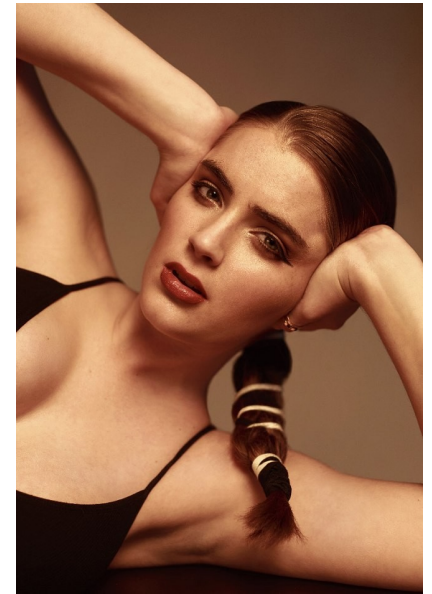

LILY HOUCK

Height 5'10" Bust 38" B Waist 28" Hips 38" Dress 6 US Shoe 9 US
Hair Brown Eyes Green

645 King Street W. Suite 401, Toronto Canada M5V1M5, Telephone: 416 504 5584,
Email: info@bnmmmodels.com