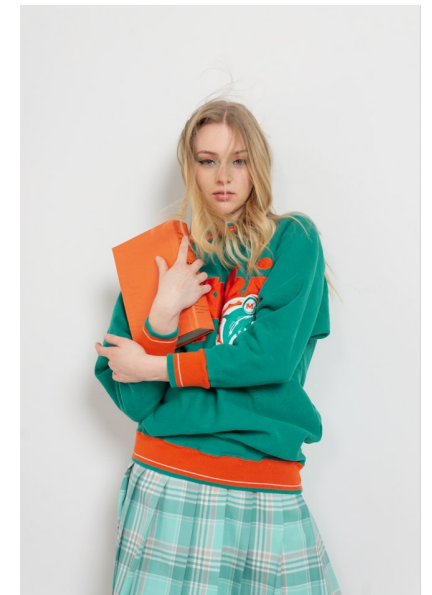

SKY

Height 5'9" Bust 33" A Waist 25" Hips 37" Dress 2-4 US Shoe 7 US
Hair Blonde Eyes Blue

b&m

645 King Street W. Suite 401, Toronto Canada M5V1M5, Telephone: 416 504
5584, Email: info@bnmmmodels.com