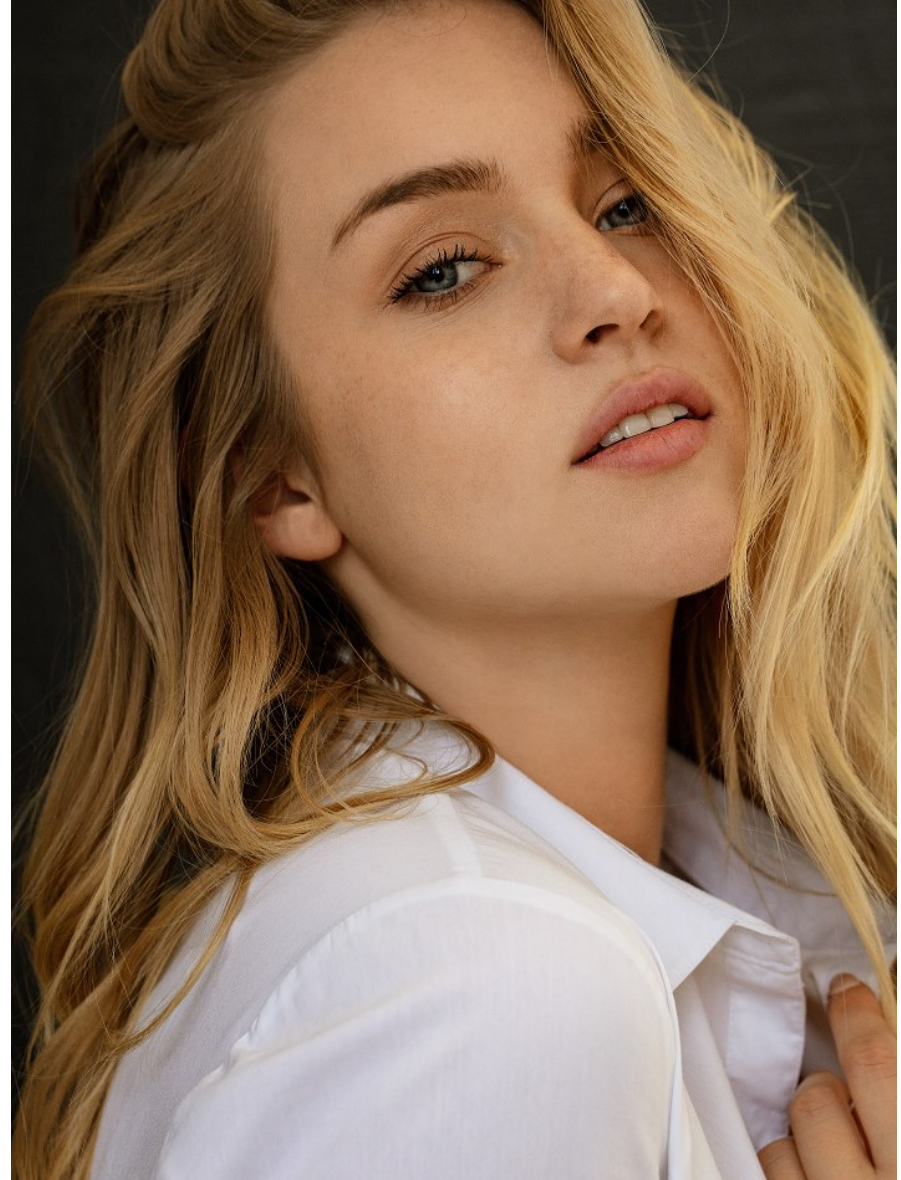

b&m

SKY

Height 5'9" Bust 33" A Waist 24.5" Hips 35.5" Dress 2 US Shoe 7 US Hair Blonde Eyes Blue

SKY

Height 5'9" Bust 33" A Waist 24.5" Hips 35.5" Dress 2 US Shoe 7 US Hair Blonde Eyes Blue

GMARO[®]

76

77

SKY

Height 5'9" Bust 33" A Waist 24.5" Hips 35.5" Dress 2 US Shoe 7 US Hair Blonde Eyes Blue

SKY

Height 5'9" Bust 33" A Waist 24.5" Hips 35.5" Dress 2 US Shoe 7 US Hair Blonde Eyes Blue

SKY

Height 5'9" Bust 33" A Waist 24.5" Hips 35.5" Dress 2 US Shoe 7 US Hair Blonde Eyes Blue

SKY

Height 5'9" Bust 33" A Waist 24.5" Hips 35.5" Dress 2 US Shoe 7 US Hair Blonde Eyes Blue

b&m

SKY

Height 5'9" Bust 33" A Waist 24.5" Hips 35.5" Dress 2 US Shoe 7 US Hair Blonde Eyes Blue