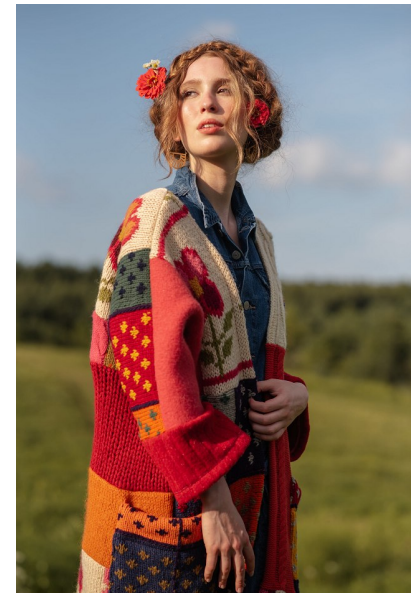

## ELISE HEIT

Height 5'9" Bust 32" B Waist 24" Hips 35.5" Dress 2 US Shoe 8.5 US  
Hair Strawberry Blonde Eyes Hazel

b&m

645 King Street W. Suite 401, Toronto Canada M5V1M5, Telephone: 416 504  
5584, Email: [info@bnmmmodels.com](mailto:info@bnmmmodels.com)