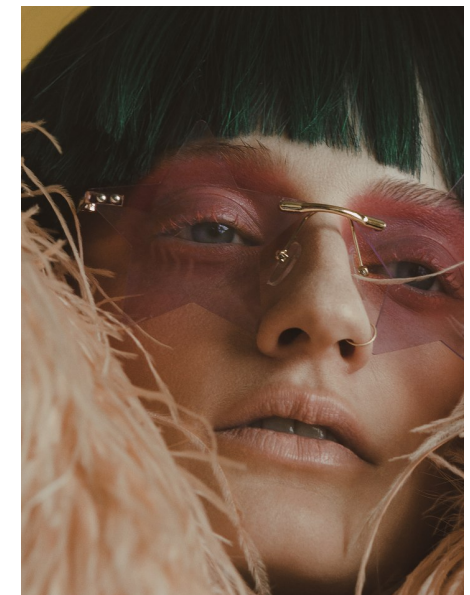

JILL

Height 5'7" Bust 30" A Waist 24.5" Hips 35.5" Dress 2-4 US Shoe 8.5 US
Top S Hair Red Eyes Blue

b&m

645 King Street W. Suite 401, Toronto Canada M5V1M5, Telephone: 416 504
5584, Email: info@bnmmodels.com