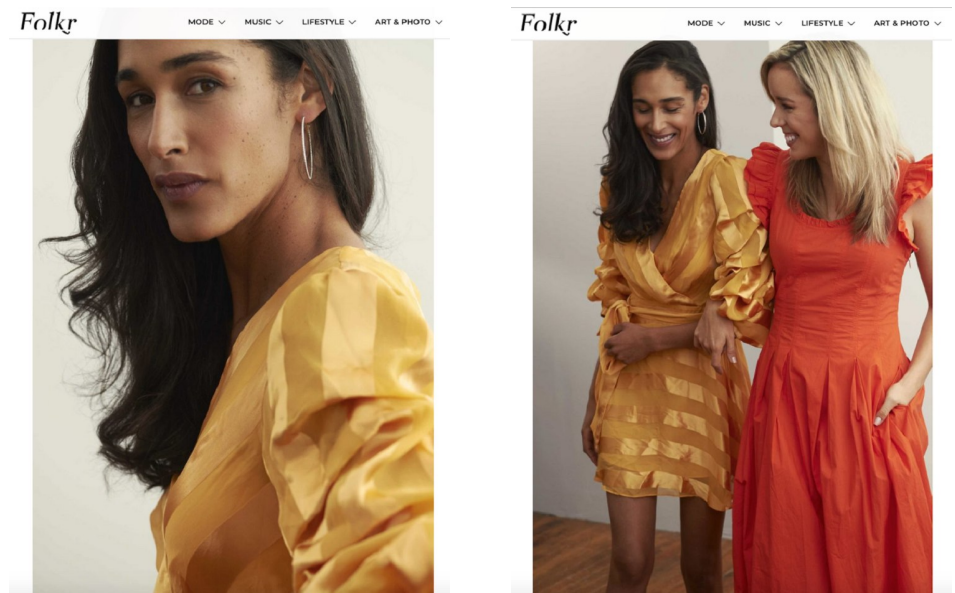

## SHANI FELDMAN

Height 5'9" Bust 34" B Waist 24" Hips 34" Dress 2 US Shoe 9 US (kids)  
Hair Brown Eyes Hazel

645 King Street W. Suite 401, Toronto Canada M5V1M5, Telephone: 416 504  
5584, Email: [info@bnmmmodels.com](mailto:info@bnmmmodels.com)