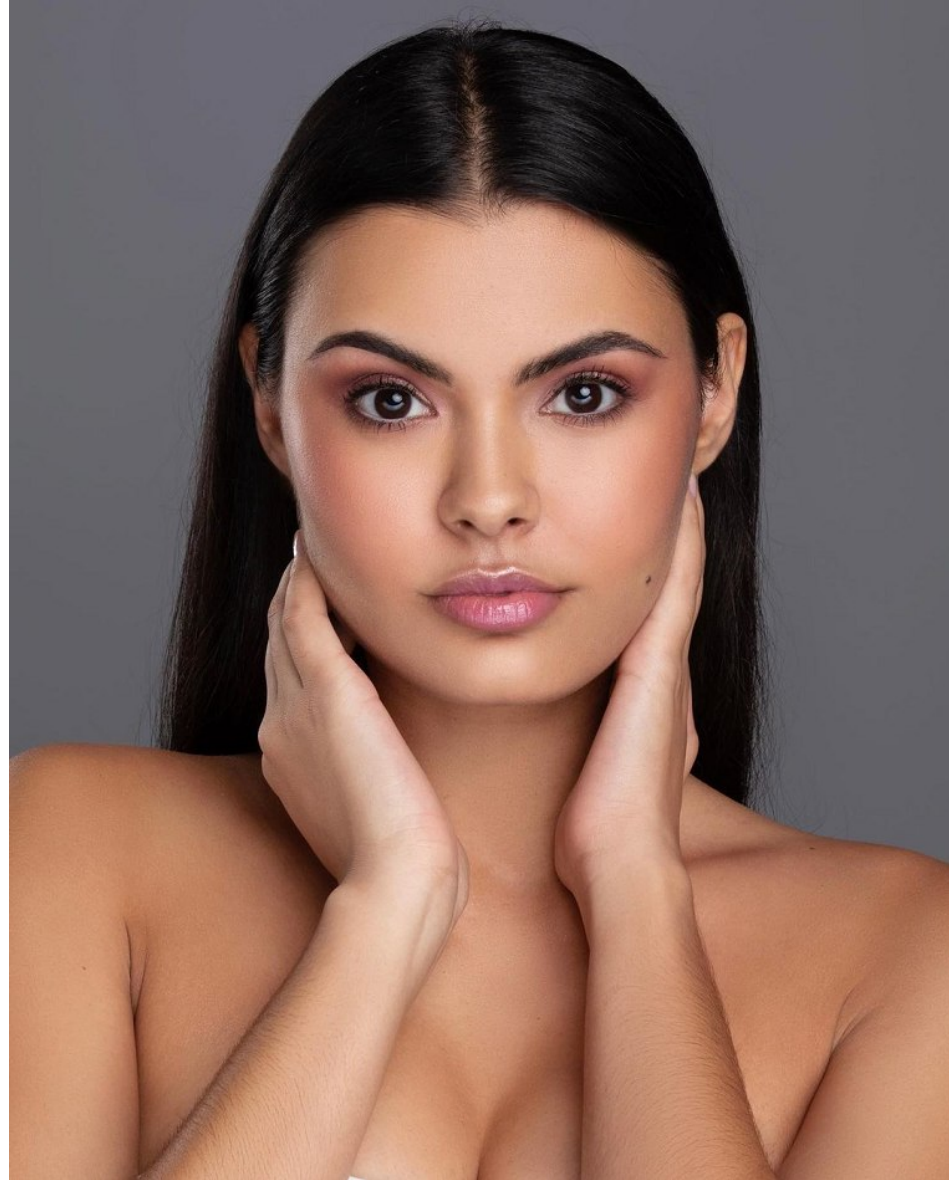

b&m

AMANDA SHEOSANKER

Height 5'8.5" Bust 33" C Waist 26.5" Hips 38" Dress 4 US Shoe 8 US Hair Black Eyes Brown

AMANDA SHEOSANKER

Height 5'8.5" Bust 33" C Waist 26.5" Hips 38" Dress 4 US Shoe 8 US Hair Black Eyes Brown

b&m

AMANDA SHEOSANKER

Height 5'8.5" Bust 33" C Waist 26.5" Hips 38" Dress 4 US Shoe 8 US Hair Black Eyes Brown