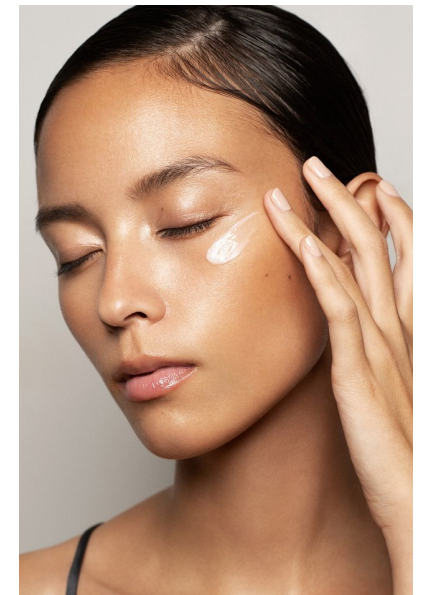

CHRISTINE HOOD

Height 5'9" Bust 32" B Waist 25" Hips 36" Dress 2-4 US Shoe 9 US
Hair Dark Brown Eyes Brown

645 King Street W. Suite 401, Toronto Canada M5V1M5, Telephone: 416 504 5584,
Email: info@bnmmmodels.com