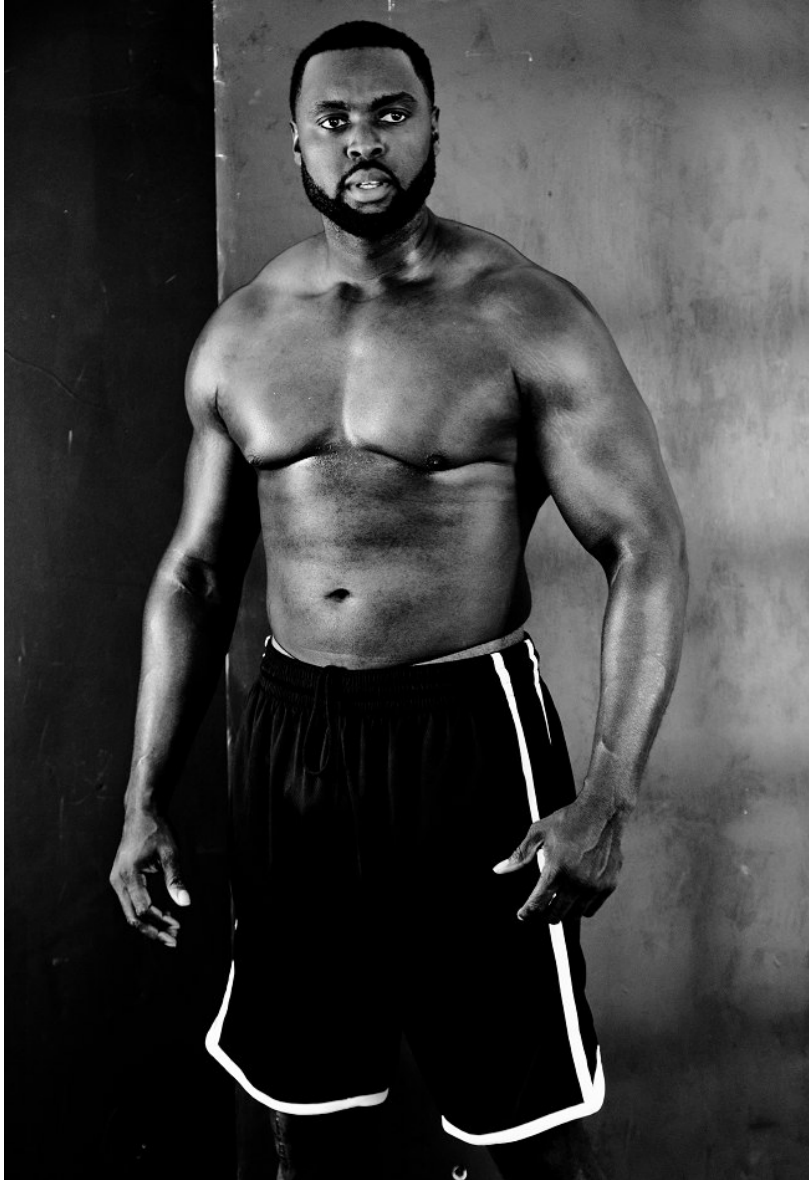

b&m

LEE

Height 6'4" Chest 46" Waist 37.5" Inseam 36" Collar 15.5" Sleeve 36.5" Shoe 12.5 US Hair Black Eyes Brown

LEE

Height 6'4" Chest 46" Waist 37.5" Inseam 36" Collar 15.5" Sleeve 36.5" Shoe 12.5 US Hair Black Eyes Brown

b&m

LEE

Height 6'4" Chest 46" Waist 37.5" Inseam 36" Collar 15.5" Sleeve 36.5" Shoe 12.5 US Hair Black Eyes Brown