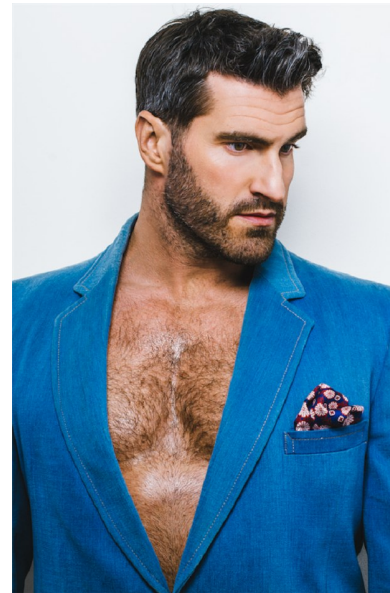

KYLE ANDREW

Height 6'7" Chest 48" Waist 38" Inseam 36" Collar 18.5" Sleeve 37.5"  
Shoe 14 US Hair Salt and Pepper Eyes Hazel

b&m

645 King Street W. Suite 401, Toronto Canada M5V1M5, Telephone: 416 504  
5584, Email: [info@bnmmmodels.com](mailto:info@bnmmmodels.com)